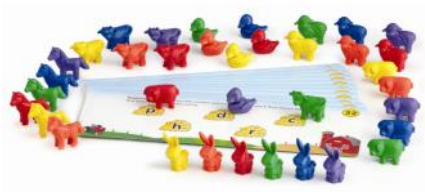

BUSY FARM
#2141 | $39.75 (a, b)
from 3 years+ dt exclusive
EARLY LEARNING

Hands-on pre-reading learning with 36 textured farm critters & 23 wipe-off activities.