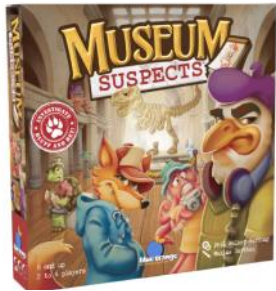

MUSEUM SUSPECTS™
#4192 | $31.50 (c, e)
from 8 years - Adult
FAMILY GAMES

A creative whodunnit game of
wagering clues for the whole family!