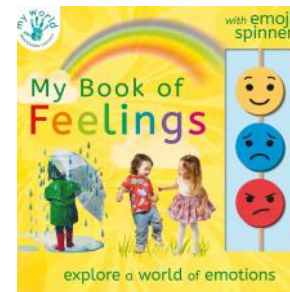

MY BOOK OF FEELINGS
By Nicola Edwards
#1034 | $23.00
from 3 years+
EMPATHY

NEW

Explore a range of emotive topics with wooden spinning emoji's & mirror. 16 pp.