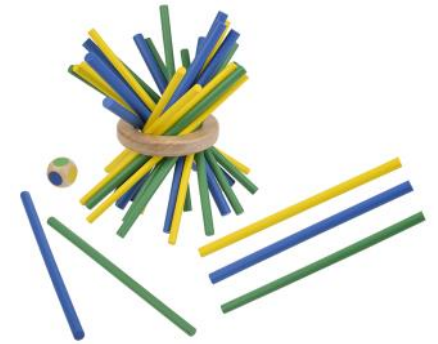

PACK & PLAY Pick Out Sticks

#2221 | $21.00 (c)

from 4 years - teen
FAMILY GAMES

Compete to pull matching color stick from ring, with canvas bag.