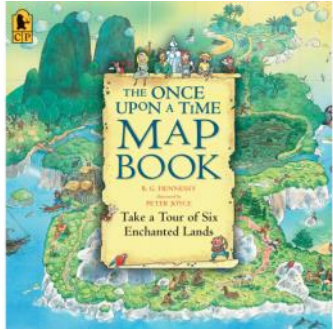

OUR SOLAR SYSTEM

By Arthur John L'Hommedieu
#3409 | \$19.50
5 years - Teen
STEAM

Innovative expandable die-cut format with interactive tour of our planets. 14 pp.

AMAZING ORIGAMI FOR KIDS

By Rita Foelker
#3170 | \$25.00
from 6 years+
STEAM

Easy-to-follow instructions & origami paper for 20 creative designs. 160 pp.

READING COLLECTION

THE ONCE UPON A TIME MAP BOOK
 By Barbara G. Hennessey
#3525 | \$13.00
 from 6 years+
 LOGIC PLAY

Search for hidden treasures in 6 favorite fairy tales with detailed maps. 16 pp.