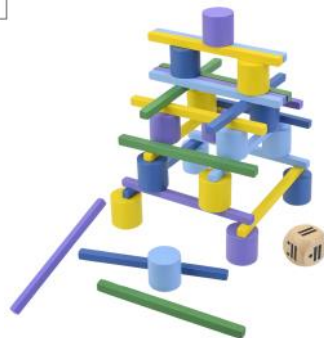

6 HEALTH & WELLBEING GAMES
#3001 | $35.50 (c, d)
from 6 years+
WELLNESS

Set of 6 creative games to teach health, safety and social responsibility.

PACK & PLAY Stacking Challenge
#2231 | $21.00 (c)
from 5 years+
FAMILY GAMES

Mini-sized stacking game with canvas storage bag.