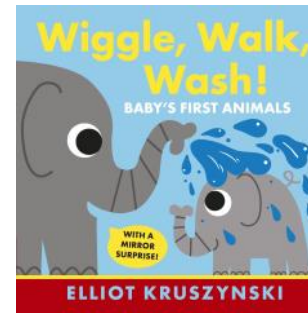

Contact a Play Advisor to schedule an in-home or online party! You & your guests will learn more about DT products and YOU can earn FREE TOYS!

READING COLLECTION

CHANGE-THE-STORY BOOKS

By Nick Sharratt
\$26.00 each (d, f) *dt exclusive*
from 4 years+
IMAGINARY PLAY

Press-out pictures to customize your own fairy-tale adventure.

#2054 ONCE UPON A TIME 17 pp.
#2277 AHOY, PIRATE PETE 15 pp.

WIGGLE, WALK, WASH!

By Elliot Kruszynski
#1162 | \$12.00
from birth+

Discover seven happy animals, with mirror at the end. 18 pp.