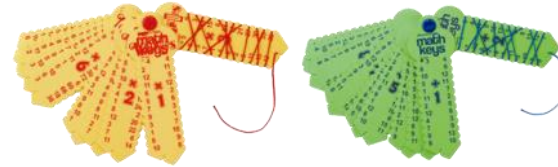

MATH KEYS
$16.50 each (a, e)
from 5 years+
STEAM

Practice on your own with hands-on self-correcting keys.

- #3145 ADDITION
- #3185 MULTIPLICATION