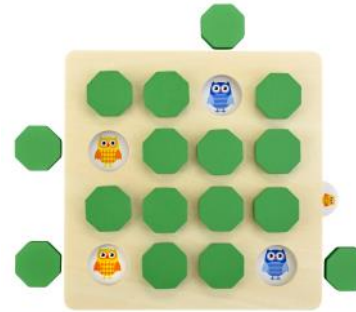

MEMORY MOVES

#1301 | $40.75 (b, c, d)

from 2 years+ *dt exclusive*

LOGICAL PLAY

Wood "my first" memory game with 11 progressive pattern cards.