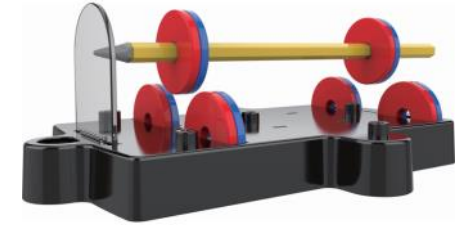

ANTI-GRAVITY MAGNETIC SCIENCE
#4162 | $25.50 (a, e) *dt exclusive*
from 8 years+
STEAM

31 piece kit with 7 amazing experiments illustrated on large cards.

WARNING:
This Product Contains Magnets