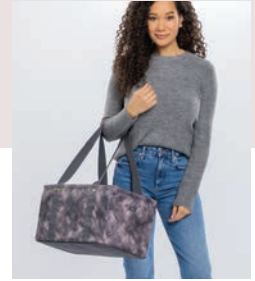

### DELUXE TOP-A-TOTE™ (8604) \$14

- Makes your Deluxe Utility Tote stackable!
- Clear window
- Handle slots make carrying easy
- Approx. 2"H x 22"L x 13.125"D

Charcoal Crosshatch Sweater Weather Plaid Textured Grey

**NEW! EXTRA LARGE STORAGE TOTE (A07X) \$78**

- Zipper Closure
- Collapsible for easy storage
- Exterior Zipper Pocket
- Side handles for extra carrying option
- Laminated interior wipes clean
- Webbed handles with 14" drop, secured with metal grommets
- Approx. 14.5"H x 29.5"L x 14.5"D