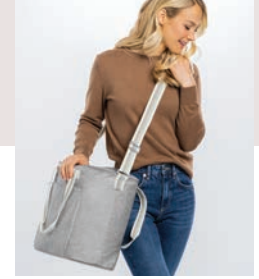

ROUND ABOUT COOLER TOTE (A05R) $62

- Zip-around closure
- Leak Lock® thermal lining allows for ice
- Antimicrobial, food-safe interior lining
- Exterior zipper pocket
- Adjustable crossbody strap extends up to 62"
- Webbed top handles with 10" drop
- Approx. 13"H x 14.5"L x 9"D