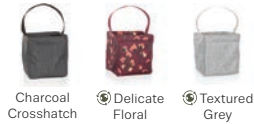

FALL 2021 COLLECTION

LITTLES CARRY-ALL™ CADDY (3401) $22 [PK](#)

- Sized for small storage or gifting
- Wire support around opening to hold shape
- Collapsible for easy storage
- Mesh back pocket
- Laminated interior wipes clean
- Webbed handles with 5" drop for easy transport
- Fabric made from recycled plastic bottles (certain new Fall prints only)
- Approx. 6"H x 5.5"L x 5.5"D