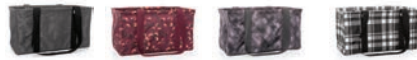

**NEW! EXTRA LARGE STORAGE TOTE (A07X) \$78**

- Zipper Closure
- Collapsible for easy storage
- Exterior Zipper Pocket
- Side handles for extra carrying option
- Laminated interior wipes clean
- Webbed handles with 14" drop, secured with metal grommets
- Approx. 14.5"H x 29.5"L x 14.5"D