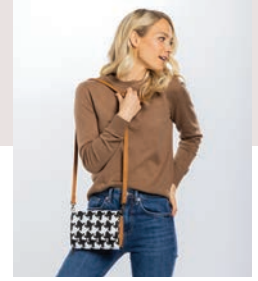

FALL 2021 COLLECTION

DAY BY DAY CROSSBODY (9806) $92

- Snap flap closure
- Exterior hidden cell phone pocket (back)
- Interior zipper pocket & 2 flat pockets
- Adjustable crossbody strap extends up to 54"
- Approx. 6.25"H x 12"L x 3.25"D

INSPIRED CROSSBODY LTD. (9414) $92

- Snap flap closure
- 2 compartments (one with zipper closure)
- Interior zipper coin pocket
- 10 credit card slots, a bill slot & an ID window
- Detachable & adjustable crossbody strap extends up to 57"
- Approx. 5.25"H x 7.75"L x 1.25"D