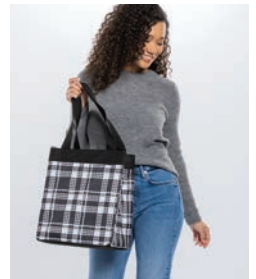

ESSENTIAL STORAGE TOTE (4446) $42 [PK](#)

- 2 fit perfectly inside a Deluxe Utility Tote
- Laminated interior wipes clean
- Extended handles with 10.5" drop for easy transport
- Fabric made from recycled plastic bottles (certain new Fall prints only)
- Approx. 14.5"H x 12"L x 9"D

BUNDLE & SAVE!

- 2 Essential Storage Totes (A00M) $66
- 1 Essential Storage Tote + 1 Medium Utility Tote (A05P) $66
- 1 Essential Storage Tote + 1 Square Utility Tote (A09W) $66