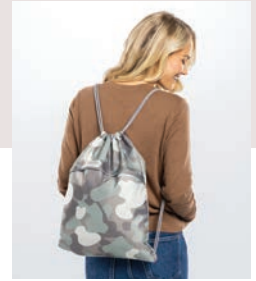

Charcoal
Crosshatch

Dusky
Smoke

Mystic
Grey

ADJUSTABLE SLING BACKPACK (9734) $64 [P](#)

- Zipper closure
- 2 exterior side pockets & exterior zipper pocket
- Wipeable interior
- Adjustable L to R strap
- Approx. 12.5"H x 9"L x 4"D (base)

CINCH SAC (3039) $28 [P](#)

- Drawstring closure
- Large front zipper pocket
- Wipeable interior
- Approx. 18.5"H x 14.5"L