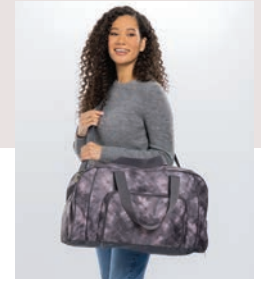

FALL 2021 COLLECTION

ALL PACKED™ MINI DUFFLE (9898) $64

- Zipper closure
- 2 interior mesh pockets
- Wipeable interior
- 12.5" handle drop
- Detachable, adjustable crossbody strap extends up to 54"
- Approx. 9"H x 16"L x 10"D – 12.5" handle drop

ALL PACKED™ DUFFLE (8319) $104

- Zipper closure
- 2 mesh pockets inside
- Wipeable interior
- Exterior zipper pocket & zippered shoe compartment
- 8.5" handle drop
- Detachable crossbody strap extends up to 54"
- Approx. 11"H x 22"L x 12"D