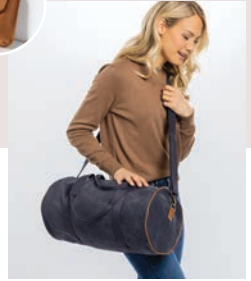

INSIDER **EXCLUSIVE**

NEW! CLEAR CASE TRIO (9626) $38 ($92 VALUE)

- Zip-around closure
- Set of 3 different sized cases
- Cases nest inside each other for easy storage
- Stackable
- Clear window on top allows you to view contents
- Approx. 1.625"H x 5.625"L x 3.5"D (small); 1.875"H x 6.75"L x 4.25"D (medium); 2.125"H x 8"L x 5"D (large)

INSIDER **EXCLUSIVE**

NEW! FELT BIN & BLANKET BUNDLE (A09Z) $64 ($154 VALUE) [PL](#)[RE](#)

Personalization not available on Soft & Snuggly Blanket

LARGE FELT STORAGE TOTE:

- Large compartment
- Cutout handles
- Faux leather handle grip and rope detail
- Approx. 16.5"H x 25.5"L (top), 18.75"L (base) x 15"D (top), 12"D (base)

SOFT & SNUGGLY BLANKET:

- Soft fleece
- Approx. 50"W x 60"H

INSIDER **EXCLUSIVE**

NEW! DARE TO DUFFLE BUNDLE (A0A1) $52 ($106 VALUE) [PL](#)[RE](#)

Personalization not available on Snap To It Pouch

DARE TO DUFFLE:

- Zipper closure
- Interior zipper pocket
- Detachable, adjustable crossbody strap extends to 54"
- Shoulder length handles with 11" drop
- Approx. 9.5" H x 18.75" L x 9.5" D

SNAP TO IT POUCH

- Snap flap closure, functional O-Ring for attaching keys, wristlet straps, etc.
- Fits small items like hand sanitizer, chap stick and more
- Approx. 2.75" H x 2" L x 0.75" D

INSIDER **EXCLUSIVE**

NEW! CANVAS & COZY BUNDLE (A0A0) $64 ($154 VALUE) [PL](#)[RE](#)

Personalization not available on Soft & Snuggly Blanket

CANVAS STORAGE BIN:

- Large compartment
- Faux leather handles for transport
- Laminated interior wipes clean
- Approx. 15.5" H x 16" W (base circumference), 54" (top circumference)

SOFT & SNUGGLY BLANKET:

- Soft fleece
- Approx. 50"L x 60"W