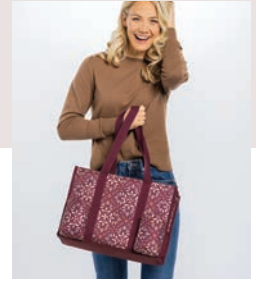

ZIP-TOP ORGANIZING UTILITY TOTE (4451) $52 [PK](#)

- Zipper closure
- 7 exterior pockets (2 are mesh)
- Laminated interior wipes clean
- Add a Fold N' File® for more structure & function
- Webbed handles with 12" drop
- Approx. 10.75"H x 14.5"L x 6.5"D