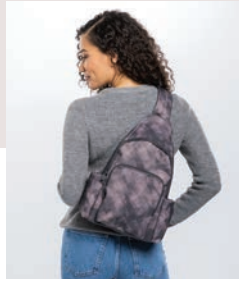

Charcoal
Crosshatch

Dusky
Smoke

Mystic
Grey

ADJUSTABLE SLING BACKPACK (9734) $64 [P](#)

- Zipper closure
- 2 exterior side pockets & exterior zipper pocket
- Wipeable interior
- Adjustable L to R strap
- Approx. 12.5"H x 9"L x 4"D (base)

CINCH SAC (3039) $28 [P](#)

- Drawstring closure
- Large front zipper pocket
- Wipeable interior
- Approx. 18.5"H x 14.5"L