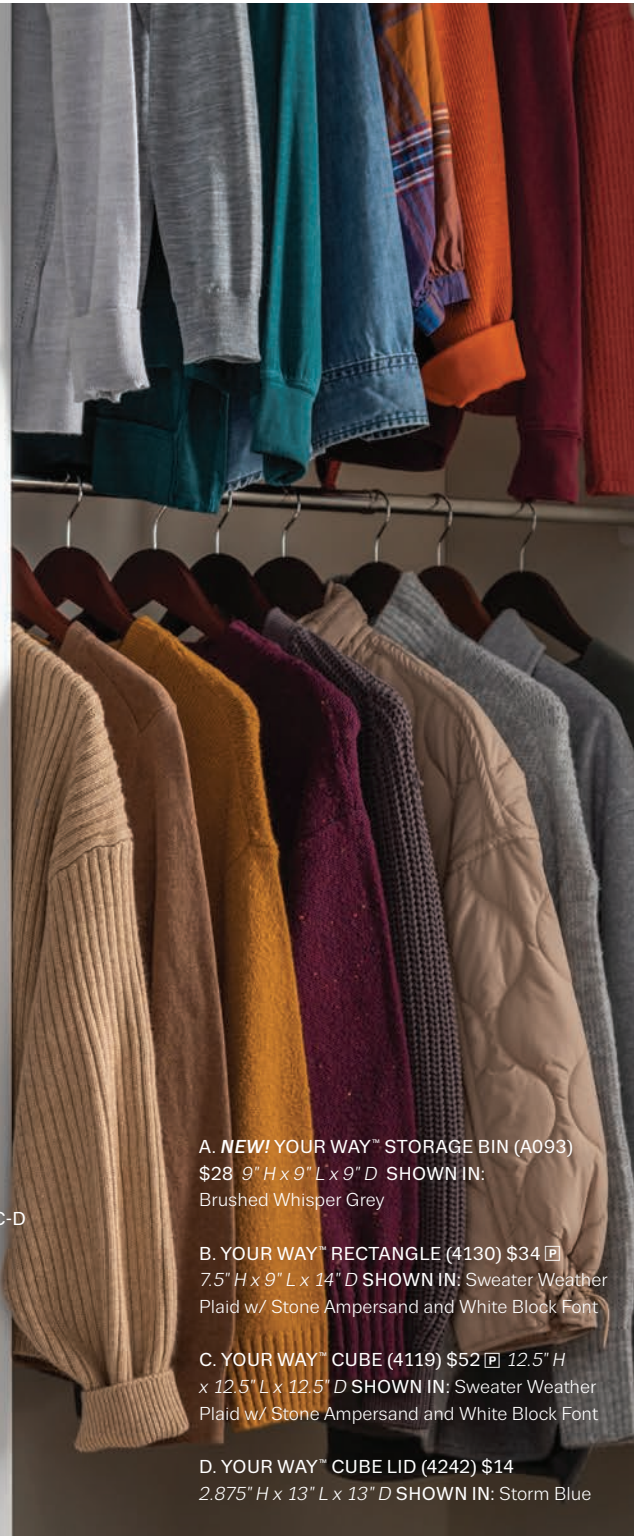

E-F

Not sure which products go where?  
We've got you. Ask your Consultant!

G

NEW  
ARRIVALS

A

H

closet inspo

A. **NEW!** YOUR WAY™ STORAGE BIN (A093)  
\$28 9" H x 9" L x 9" D SHOWN IN:  
Brushed Whisper Grey