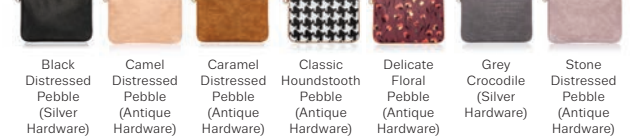

Black Distressed Pebble (Silver Hardware) Camel Distressed Pebble (Antique Hardware) Caramel Distressed Pebble (Antique Hardware) Classic Houndstooth Pebble (Antique Hardware) Delicate Floral Pebble (Antique Hardware) Grey Crocodile (Silver Hardware) Stone Distressed Pebble (Antique Hardware)

ALL ABOUT THE BENJAMINS® (9254) $78

- Zipper closure
- 12 credit card slots, 2 bill slots & an ID window
- Interior zipper pocket + open compartment
- Available with print personalization
- Approx. 4.75"H x 8"L x 1"D

RUBIE MINI (8404) $34

- Zipper closure
- D-ring for Wristlet Strap
- Approx. 6"H x 9.5"L