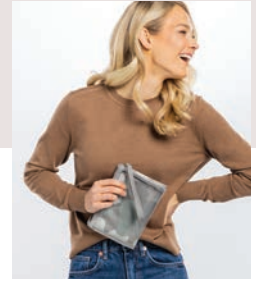

Black Distressed Pebble Caramel Distressed Pebble Grey Crocodile

NEW! WHERE TO WALLET (A08A) $28

- Zipper closure
- 6 exterior card pockets & ID window
- Exterior lobster claw
- Approx. 3" H x 5.5" L

Want to help us give back? With each Double Take Wristlet Pouch purchased from 1 September, 2021 to 28 February, 2022, Thirty-One is donating $0.31 to help with efforts to start Girls on the Run programming in Canada.

NEW! DOUBLE TAKE WRISTLET POUCH (A086) $24

- Double Zipper Closure
- Dual Compartments (1 polyester and 1 clear, both wipeable)
- Web wristlet strap
- Approx. 8"L x 5.75"H