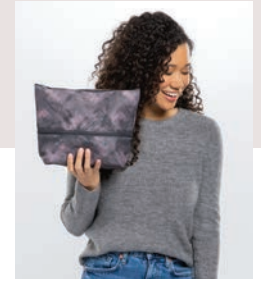

FALL 2021 COLLECTION

HALF-MOON POUCH (A033) $28

- Zipper closure
- Wipeable interior
- Approx. 5"H x 7.25"L x 3"D

SIZE UP EXPANDABLE POUCH (A05M) $28

- Zipper closure
- Zip-around feature for expandable functionality
- Laminated interior wipes clean
- Approx. 9"H (expands to 11"H x 11.5"L x 3"D [base])