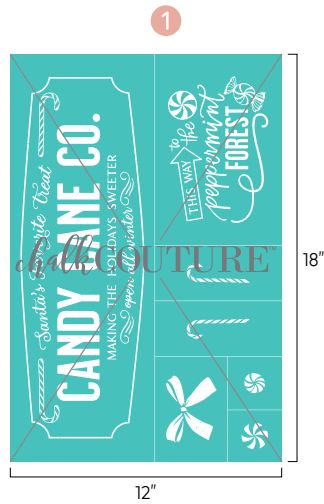

| GET THE LOOK |

spread christmas cheer

This project is more fun than a sea of swirly twirly gumdrops. It comes together quickly, leaving you plenty of time to make snow angels, go ice skating, eat cookie dough, or snuggle. Re-create this look using these supplies.

NEW CANDY CANE CO.
C2142152
$24.99 USD/$31.99 CAD