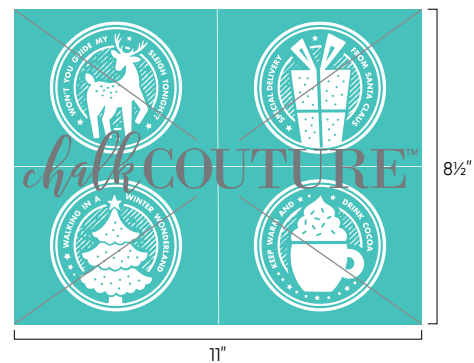

*Choking hazard. Small parts. Not for children under 3 years. Adult supervision recommended.

NEW HOLIDAY CHEER
 A2142156 · \$9.99 USD/\$12.99 CAD
 Shown on Couture Boutique® Bistro Spinning Sign (5" x 7", S203103).

NEW PEACE, CHEER, AND MERRY WREATH
 B2142192 · \$14.99 USD/\$19.49 CAD
 Shown on found surface (10" x 10").

NEW CHRISTMAS ALL AROUND
 B2142191 · \$14.99 USD/\$19.49 CAD
 Shown on Double-Sided Box Frames (5" x 5", S203104).