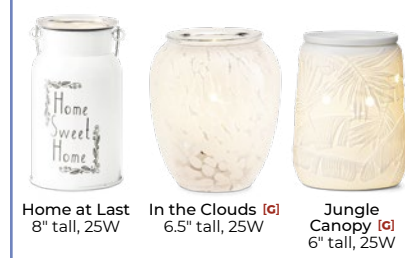

$45 Warmers (continued)