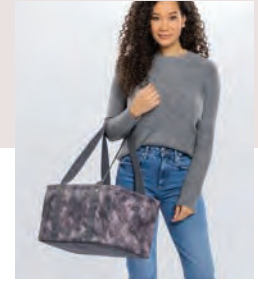

### DELUXE TOP-A-TOTE™ (8604) \$14

- Makes your Deluxe Utility Tote stackable!
- Clear window
- Handle slots make carrying easy
- Approx. 2"H x 22"L x 13.125"D

Charcoal Crosshatch Sweater Weather Plaid Textured Grey

**NEW! EXTRA LARGE STORAGE TOTE (A07X) \$78**

- Zipper Closure
- Collapsible for easy storage
- Exterior Zipper Pocket
- Side handles for extra carrying option
- Laminated interior wipes clean
- Webbed handles with 14" drop, secured with metal grommets
- Approx. 14.5"H x 29.5"L x 14.5"D