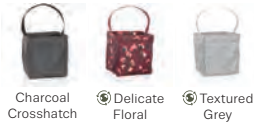

FALL 2021 COLLECTION

LITTLES CARRY-ALL™ CADDY (3401) $22 [PK](#)

- Sized for small storage or gifting
- Wire support around opening to hold shape
- Collapsible for easy storage
- Mesh back pocket
- Laminated interior wipes clean
- Webbed handles with 5" drop for easy transport
- Fabric made from recycled plastic bottles (certain new Fall prints only)
- Approx. 6"H x 5.5"L x 5.5"D