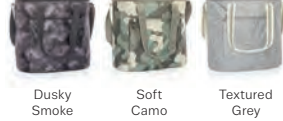

ROUND ABOUT COOLER TOTE (A05R) $62 [P](#)[L](#)[K](#)

- Zip-around closure
- Leak Lock® thermal lining allows for ice
- Antimicrobial, food-safe interior lining
- Exterior zipper pocket
- Adjustable crossbody strap extends up to 62"
- Webbed top handles with 10" drop
- Approx. 13"H x 14.5"L x 9"D