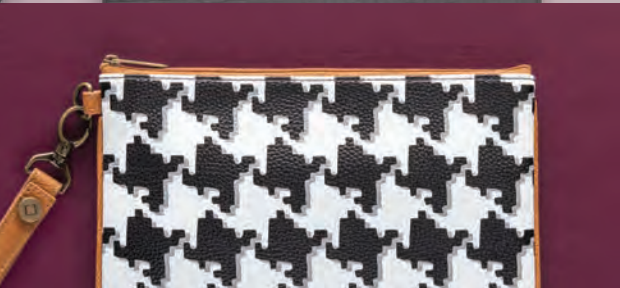

MAKE IT YOUR OWN

Single letters could be the first letter of your last name—but you do you!

Two-letters are great for your first and last name or couples' initials.

Three letters of the same size follow the first, middle, last name order. A bigger center letter can represent a person's last name (first, last, middle). For married couples, the middle letter is their shared last name, and the outer letters represent each of their first names.