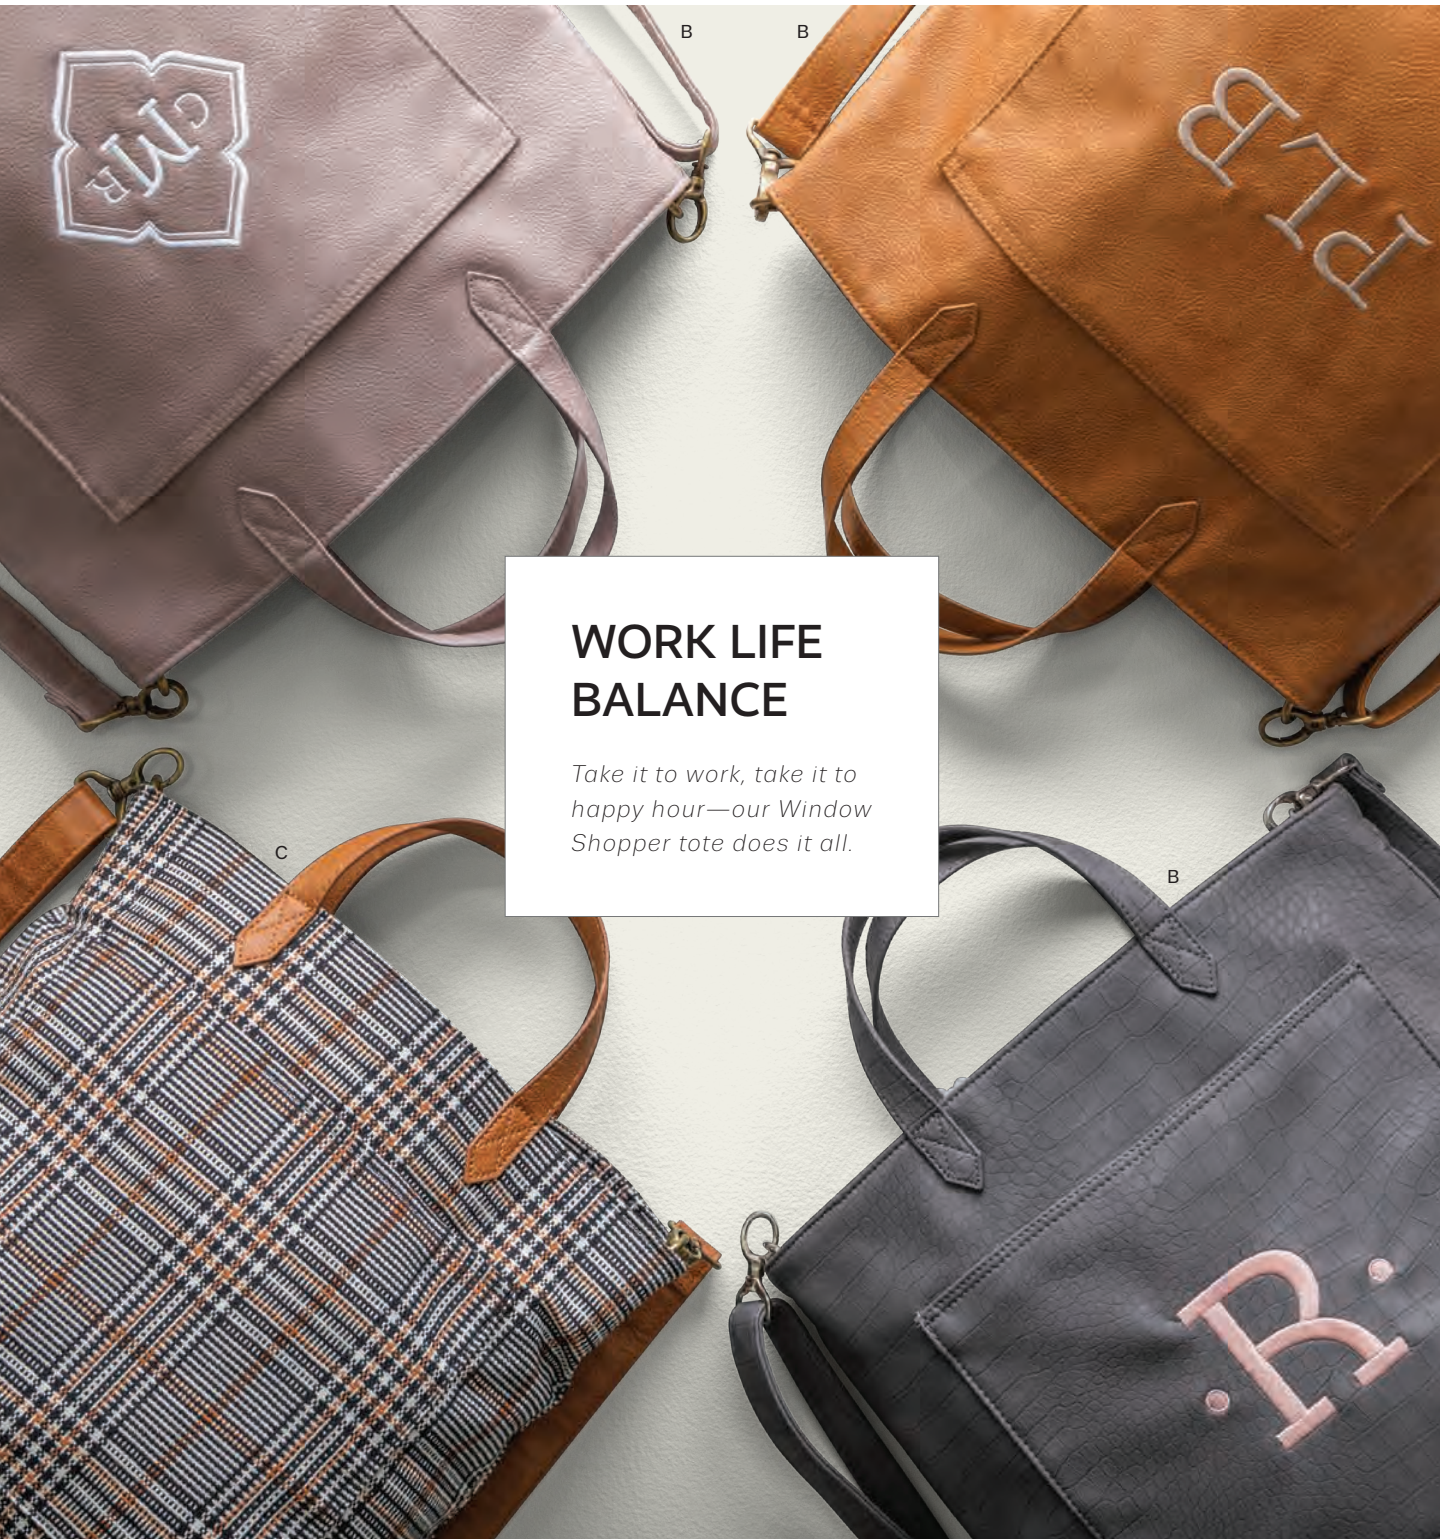

**C. WINDOW SHOPPER (9711)** \$78  12" H x 11" L (base), 14.5" L (top) x 5.5" D  
SHOWN IN: Plaid About You Weave

A

## ANYWHERE, ANY TIME

*Crosstown or cross country, our classic crossbody bags are ready to go. (Even better: our All About the Benjamins™ Wallet fits perfectly inside.)*