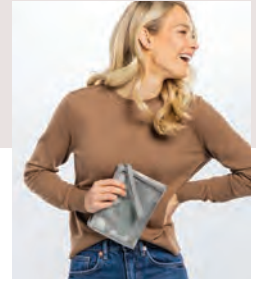

Black Distressed Pebble
Caramel Distressed Pebble
Grey Crocodile

NEW! WHERE TO WALLET (A08A) $28

- Zipper closure
- 6 exterior card pockets & ID window
- Exterior lobster claw
- Approx. 3" H x 5.5" L

Want to help us give back? With each Double Take Wristlet Pouch purchased from 1 September, 2021 to 28 February, 2022, Thirty-One is donating $0.31 to help with efforts to start Girls on the Run programming in Canada.

NEW! DOUBLE TAKE WRISTLET POUCH (A086) $24

- Double Zipper Closure
- Dual Compartments (1 polyester and 1 clear, both wipeable)
- Web wristlet strap
- Approx. 8"L x 5.75"H