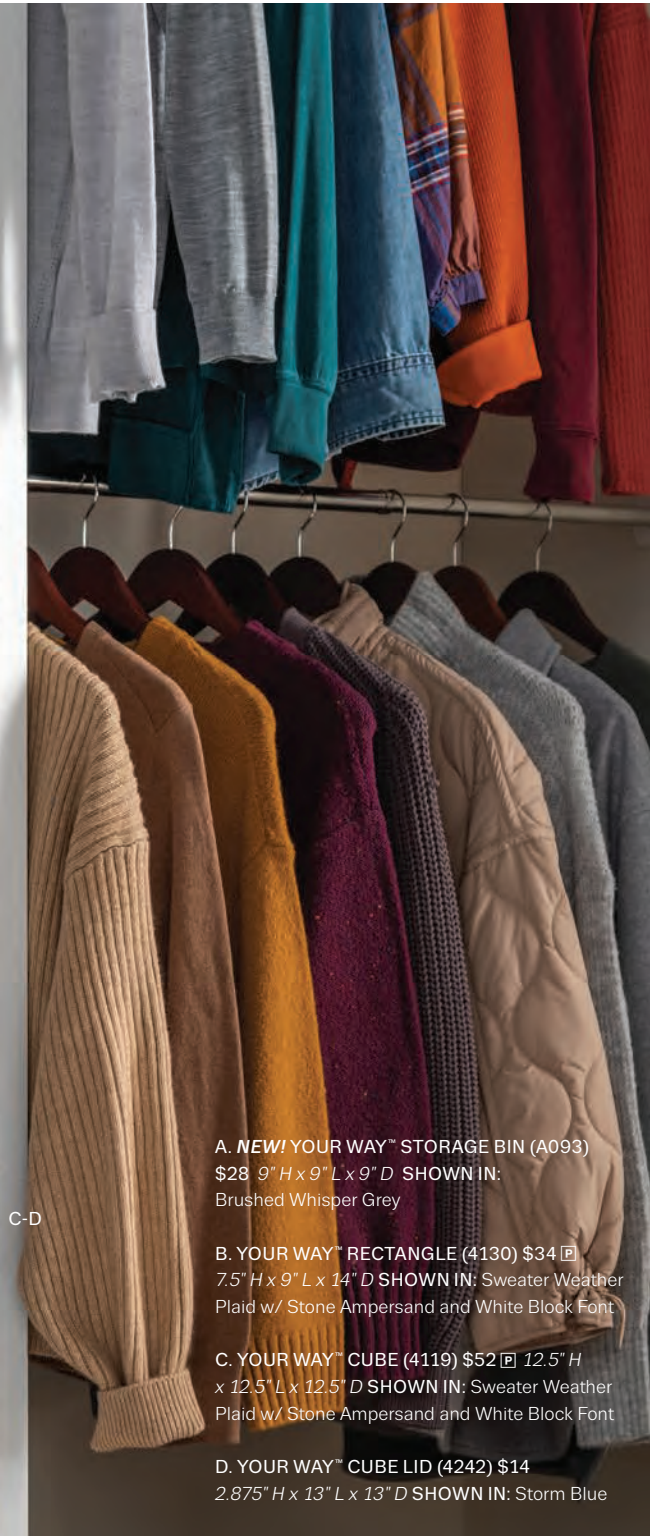

closet inspo

NEW
ARRIVAL

A

B

C-D

A. **NEW!** YOUR WAY™ STORAGE BIN (A093)
$28 9" H x 9" L x 9" D SHOWN IN:
Brushed Whisper Grey

B. YOUR WAY™ RECTANGLE (4130) $34
7.5" H x 9" L x 14" D SHOWN IN: Sweater Weather
Plaid w/ Stone Ampersand and White Block Font

C. YOUR WAY™ CUBE (4119) $52
12.5" H
x 12.5" L x 12.5" D SHOWN IN: Sweater Weather
Plaid w/ Stone Ampersand and White Block Font

D. YOUR WAY™ CUBE LID (4242) $14
2.875" H x 13" L x 13" D SHOWN IN: Storm Blue