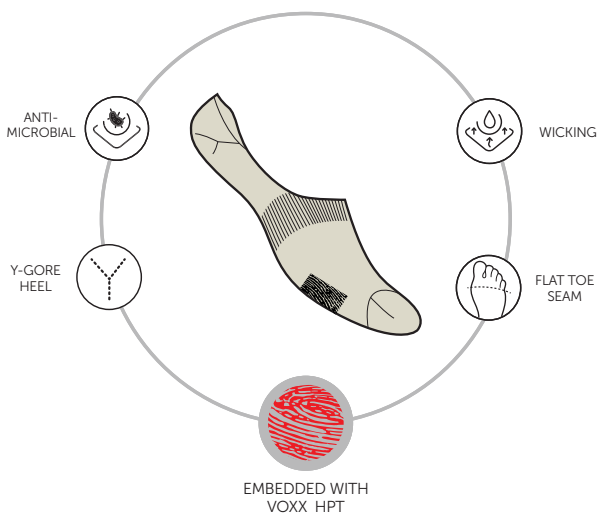

VOXX PROFILES INVISIBLE SOCKS

Like not wearing a sock at all! Low-profile - perfect for flats and sneakers.

Stylish couture 2-pack of the Voxx Profiles are made from an ultra-comfortable soft and skin-loving blend of cotton. Enhanced with Voxx HPT for all the wellness and performance benefits you expect from a VoxxLife sock. A hand-linked toe for ultimate comfort in any shoe and a "Y" heel with anti-slip silicon stripes to help keep the heel in place. The perfect marriage of style and function, nature, and science!

MATERIAL CONTENT: COTTON, POLYESTER, SPANDEX

VOXXLUXE LOW PROFILE SOCK

FEATURES

AVAILABLE IN:

VOXXLIFE INSOLES

VOXXLIFE INSOLES

FEATURES

AVAILABLE IN:

VOXXCLASSIC

Our classic insole is the product that brought Voxx HPT to the masses. Perfect for your "everyday shoe", these can be used while doing day-to-day activities as well as exercise. Classic insoles provide a medium level of cushioning, allowing the wearer to comfortably perform a range of activities.