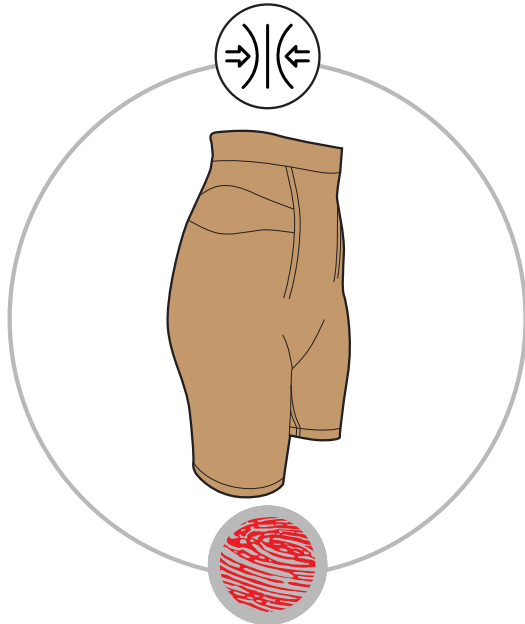

VOXXMAGIC SHAPEWEAR

Voxx is creating magic for women by presenting them shapewear embedded with Voxx HPT.

VoxxMagic is offering slimming, comfortable, and supportive mid-rise brief which provides core support and high-waist hipster with overall support and smoothing. HPT tech in shapewear is located at both sides of the garment and for extra comfort of the wearer they are made of hypo-allergenic soft silicone.

MATERIAL CONTENT: NYLON, SPANDEX, COTTON

- Comfortable and supportive high-waist slimming shorts.
- Smoothes and flattens the tummy while fabric tension eliminates bulges.
- Extra firm band along the upper waist to prevent rolling down.
- Hugs and shapes the derrière.
- Sculpting short smooths upper legs
- Seamless construction for extra comfort and smooth look under any dress.
- Soft next to skin, lightweight fabric with its powerful stretchability delivers firm control.
- Machine washable.

VOXXMAGIC SHAPEWEAR

FEATURES

COMPRESSION