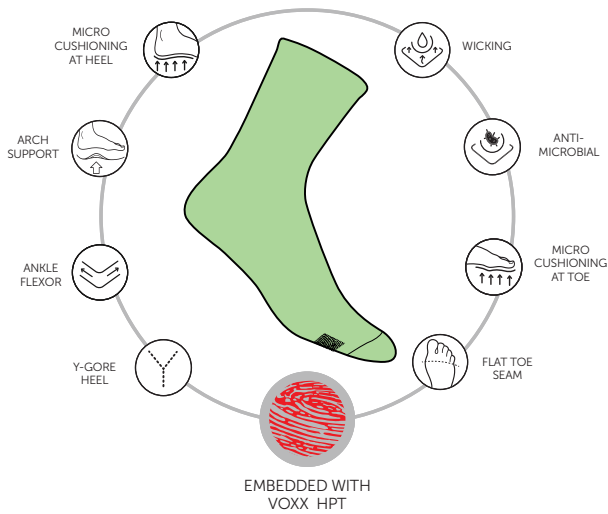

FEATURES

AVAILABLE IN:

ATHLETIC KNEE HIGH

FEATURES

AVAILABLE IN:

LINER SOCKS

Our liners are thin socks that can be worn with or without other socks. They are light, breathable and a great option for people who wear uniform socks and also want to experience the benefits of Voxx HPT.

MATERIAL CONTENT: POLYESTER, NYLON, SPANDEX

LINER MINI CREW

FEATURES

AVAILABLE IN:

LINER CREW

FEATURES

AVAILABLE IN:

WELLNESS SOCKS

Wellness Socks are the most comfortable, seamless, non-binding sock for everyday wear. Wellness socks are our most popular style that are great for general wear as dress socks and for pain relief. They are diabetic-approved, with no elastic banding, a seamless toe closure, and a double sole for comfort.