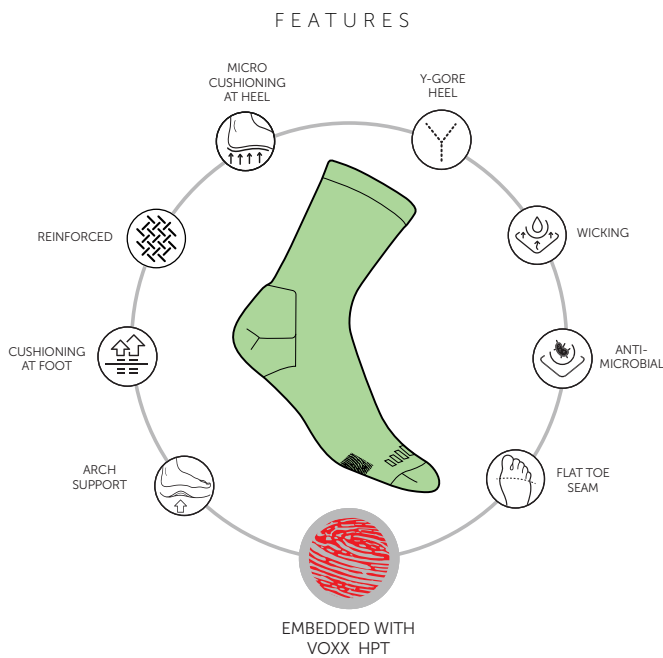

VOXXTERRA BOOT SOCKS

Finally, a boot sock with all the wellness and performance advantages of Voxx HPT!

VoxxTerra socks offer outstanding comfort, features, and performance for hiking, work, and all-day wear in a boot or hiking shoe. This mid-size boot sock features full-cushion support and comfort, arch support, and superior moisture wicking for the hard-working majority who spend the day on their feet!

MATERIAL CONTENT: ACRYLIC, WOOL, POLYESTER, SPANDEX

VOXXTERRA BOOT SOCK