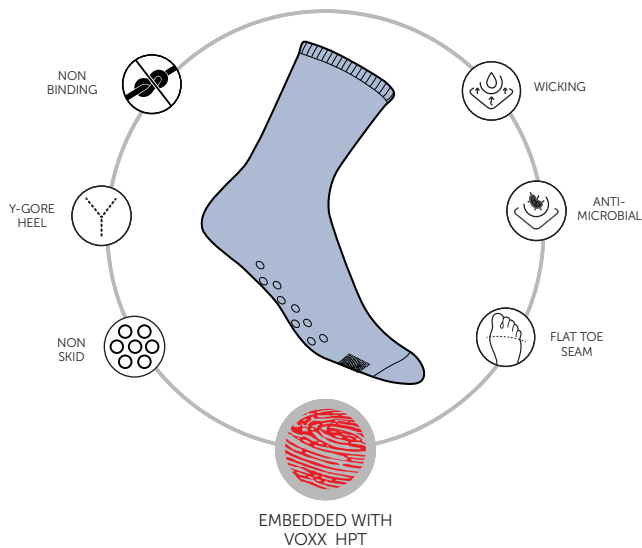

MATERIAL CONTENT: POLYESTER, COTTON, SPANDEX

VOXX ICONICS DRESS SOCKS

FEATURES

AVAILABLE IN:

VOXXTREAD NON-SLIP SOCKS

Introducing VoxxTread – the non-slip, wellness house sock.

All the benefits of the classic Wellness Crew sock with Voxx HPT – but with the added benefit of a non-slip sole! Perfect for lazy Saturday mornings, moving from bedroom to bathroom, or just for those rainy days when putting on a pair of shoes indoors seems unnecessary. The non-slip sole provides a superior grip and aids in the reduction of falls.

MATERIAL CONTENT: COTTON, POLY, SPANDEX, NYLON

VOXXTREAD CREW SOCK

FEATURES

VOXXTERRA BOOT SOCKS

Finally, a boot sock with all the wellness and performance advantages of Voxx HPT!

VoxxTerra socks offer outstanding comfort, features, and performance for hiking, work, and all-day wear in a boot or hiking shoe. This mid-size boot sock features full-cushion support and comfort, arch support, and superior moisture wicking for the hard-working majority who spend the day on their feet!

VOXX PROFILES INVISIBLE SOCKS

Like not wearing a sock at all! Low-profile - perfect for flats and sneakers.

Stylish couture 2-pack of the Voxx Profiles are made from an ultra-comfortable soft and skin-loving blend of cotton. Enhanced with Voxx HPT for all the wellness and performance benefits you expect from a VoxxLife sock. A hand-linked toe for ultimate comfort in any shoe and a "Y" heel with anti-slip silicon stripes to help keep the heel in place. The perfect marriage of style and function, nature, and science!