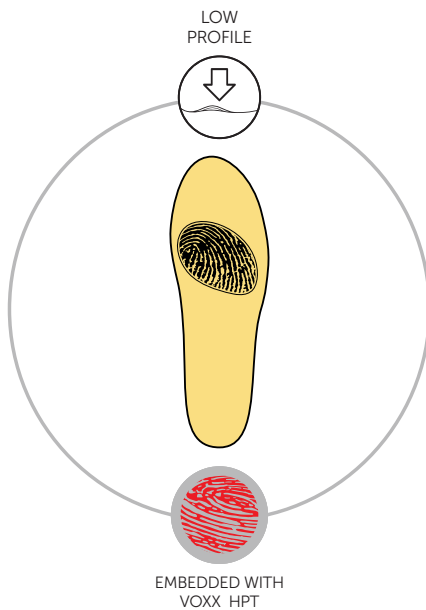

BELLA & BELLO THIN INSOLES

The Bella & Bello thin insoles offer the perfect combination of improved stability, pain relief and all-day energy. Available in styles for both men and women, these are thin, light, fashionable insoles with all of the advantages of Voxx HPT!

The men's Bello and women's Bella are designed to fit most shoes – with an easy, trim-to-fit-design that allows you to get them just right for your favourite pair of shoes. Both are available in a black single pack and a multicoloured three pack with designs to work with almost any style of shoe. Embedded with Voxx HPT, these thin insoles outperform and offer more benefits than custom orthotics at a fraction of the price!

MATERIAL CONTENT: POLYURETHANE WITH COTTON BLEND LINER

THIN INSOLES

FEATURES