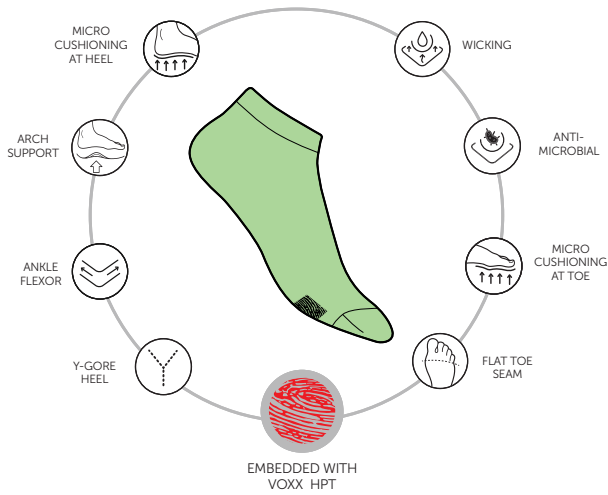

FEATURES

AVAILABLE IN:

ATHLETIC KNEE HIGH

FEATURES

AVAILABLE IN:

LINER SOCKS

Our liners are thin socks that can be worn with or without other socks. They are light, breathable and a great option for people who wear uniform socks and also want to experience the benefits of Voxx HPT.

MATERIAL CONTENT: POLYESTER, NYLON, SPANDEX

LINER MINI CREW

FEATURES

AVAILABLE IN:

LINER CREW

FEATURES

AVAILABLE IN:

WELLNESS SOCKS

Wellness Socks are the most comfortable, seamless, non-binding sock for everyday wear. Wellness socks are our most popular style that are great for general wear as dress socks and for pain relief. They are diabetic-approved, with no elastic banding, a seamless toe closure, and a double sole for comfort.