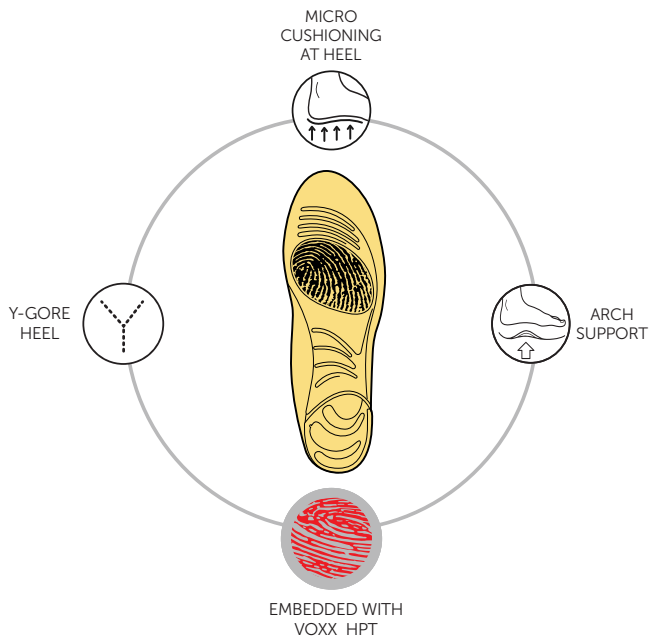

VOXX PROFILES INVISIBLE SOCKS

Like not wearing a sock at all! Low-profile - perfect for flats and sneakers.

Stylish couture 2-pack of the Voxx Profiles are made from an ultra-comfortable soft and skin-loving blend of cotton. Enhanced with Voxx HPT for all the wellness and performance benefits you expect from a VoxxLife sock. A hand-linked toe for ultimate comfort in any shoe and a "Y" heel with anti-slip silicon stripes to help keep the heel in place. The perfect marriage of style and function, nature, and science!

MATERIAL CONTENT: COTTON, POLYESTER, SPANDEX

VOXXLUXE LOW PROFILE SOCK

FEATURES

AVAILABLE IN:

VOXXLIFE INSOLES

VOXXLIFE INSOLES

FEATURES

AVAILABLE IN:

VOXXCLASSIC

Our classic insole is the product that brought Voxx HPT to the masses. Perfect for your "everyday shoe", these can be used while doing day-to-day activities as well as exercise. Classic insoles provide a medium level of cushioning, allowing the wearer to comfortably perform a range of activities.

MATERIAL CONTENT: POLYURETHANE WITH NYLON LINER

VOXXRUSH

Rush insoles are perfect for athletic shoes and aiding athletic performance. With the least amount of cushioning, they allow the user to get a good base to push off from when changing direction or making hard cuts.