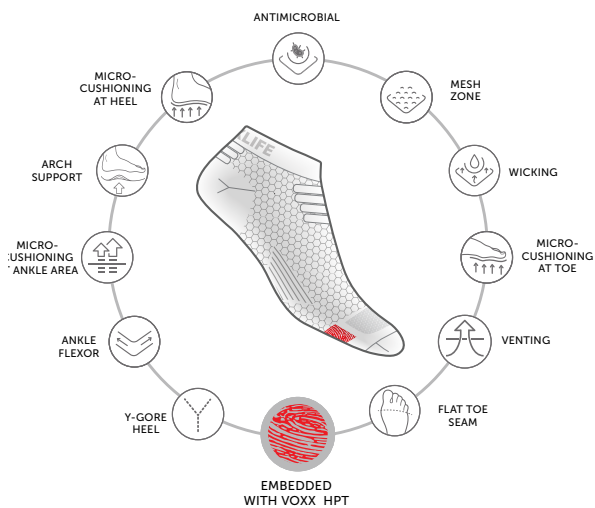

VOXX LIFETM
PRODUCT GUIDE

ATHLETIC SOCKS

VoxxLife Athletic Neuro Socks will take your athletic performance to new levels. With the best finish and greatest feel of any socks you have ever worn, VoxxLife socks provide an incredible fit along with all performance benefits of Voxx HPT. Available in knee-high, crew, mini-crew and no-show, so you can have the right socks for any activity.

MATERIAL CONTENT: POLYESTER, NYLON, SPANDEX

ATHLETIC NO SHOW

FEATURES

AVAILABLE IN:

ATHLETIC MINI CREW

FEATURES

AVAILABLE IN:

ATHLETIC CREW

FEATURES

AVAILABLE IN:

ATHLETIC KNEE HIGH

FEATURES

AVAILABLE IN:

LINER SOCKS

Our liners are thin socks that can be worn with or without other socks. They are light, breathable and a great option for people who wear uniform socks and also want to experience the benefits of Voxx HPT.

MATERIAL CONTENT: POLYESTER, NYLON, SPANDEX

LINER MINI CREW

FEATURES

AVAILABLE IN:

LINER CREW

FEATURES

AVAILABLE IN:

WELLNESS SOCKS