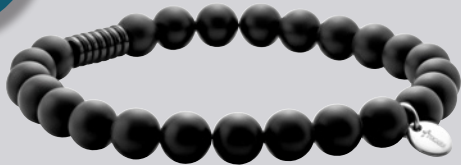

## Men's Collection Sale

May 17-23, 2022. Sale starts noon ET May 17 & ends 11:59:59 pm PT May 23.

**FREE**  
with  
purchase

**New & Exclusive!**

**Eric** Stainless Steel. Hematite & Lava Rock.  
Stretch Bracelet 8.5".