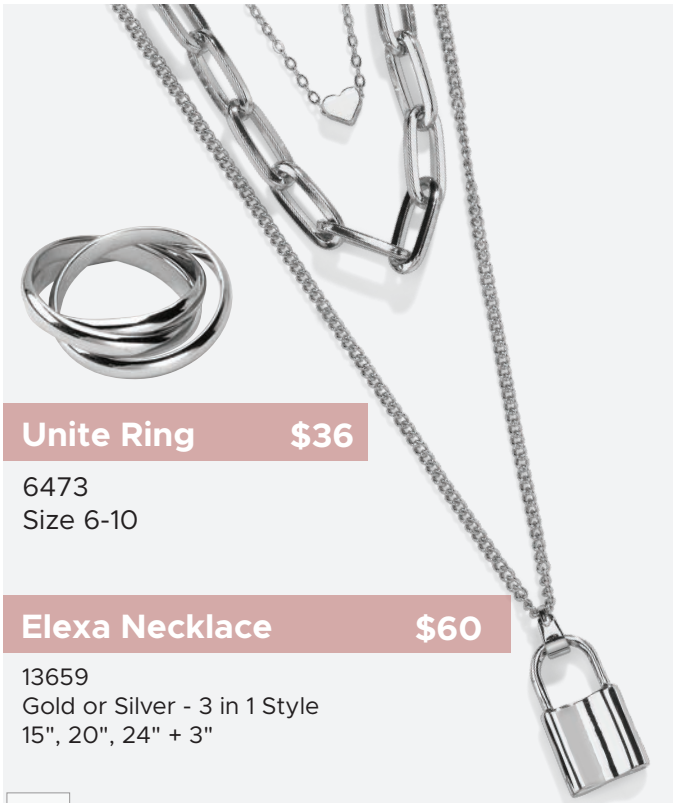

14158
Silk Cord - 28"

Romance Necklace \$64

13987
Available in Gold or Silver
18" + 3"

Denali Bracelet \$62

13638
Set of 5 bracelets
Gold or Silver
Stretch to Fit

Clover Earrings \$26

13468
Gold, Rose Gold, or Silver
3/4"

Coco Earrings \$54

14148
Available in Gold, Rose Gold,
Silver, or Hematite
3/4" in diameter

Embraceable Necklace \$96

14112
Available in Gold or Silver
17"+3"

Teagan Earrings \$92

14062
Gold or Silver - Crystals
3 3/8" long

Unite Ring \$36

6473
Size 6-10

Elexa Necklace \$60

13659
Gold or Silver - 3 in 1 Style
15", 20", 24" + 3"

Crepe Earrings \$22

12841
Gold or Silver
7/8"

Hazy Necklace \$72

14159
Gold or Silver - 16" + 3"

Dallas Earrings \$62

14144
Gold, Silver, Rose Gold, or Hematite - 1 1/2" in diameter

Moana Earrings \$26

13030
Gold, Silver, or Rose Gold
3" long

**BUY 2
GET 4
HALF OFF**

Rica Bracelet \$44

13665
Silver or Gold
Stretch to Fit