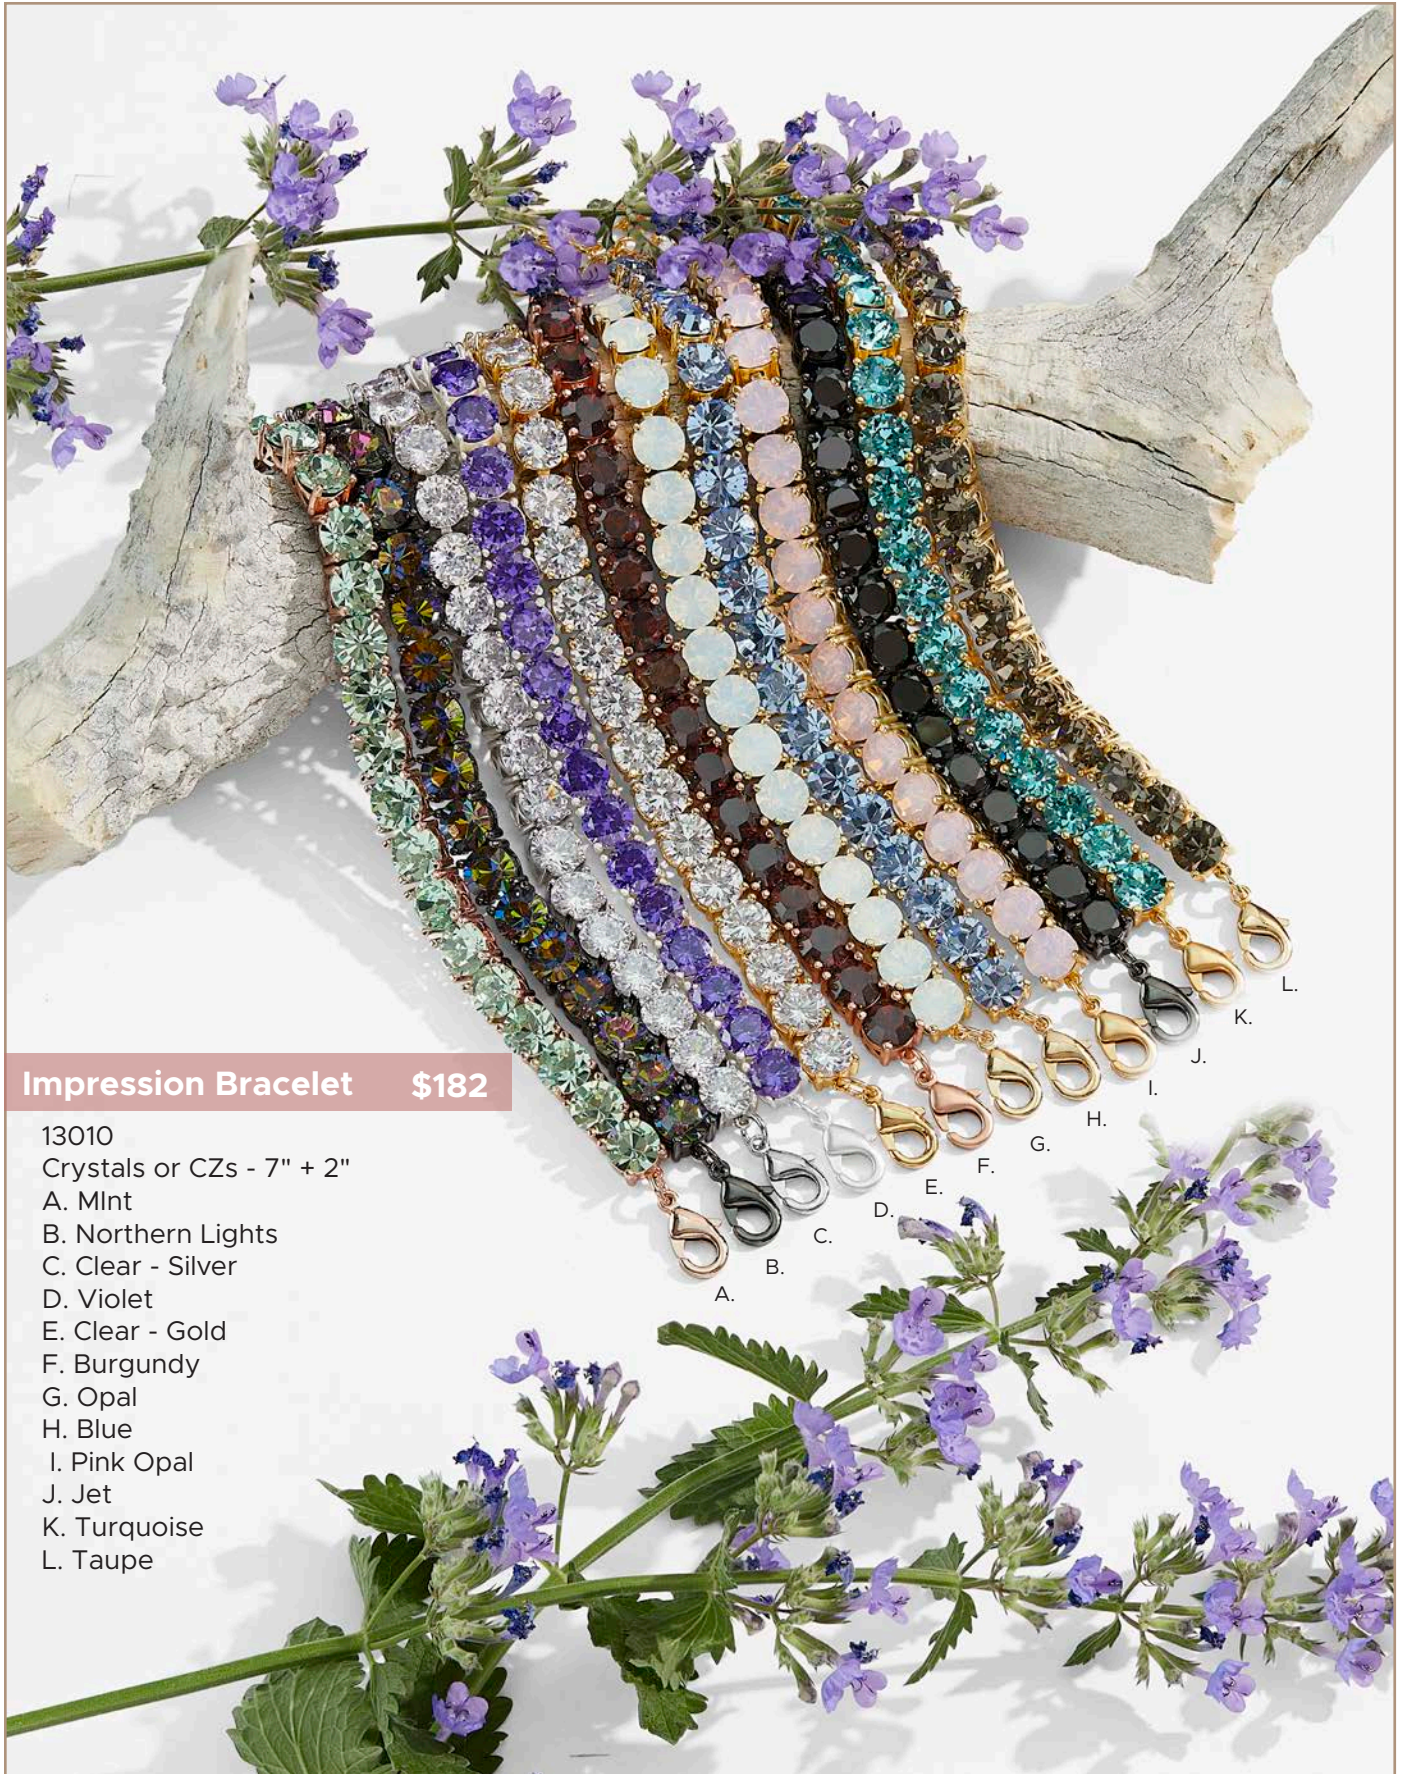

Impression Bracelet $182

- 13010
- Crystals or CZs - 7" + 2"
- A. Mint
- B. Northern Lights
- C. Clear - Silver
- D. Violet
- E. Clear - Gold
- F. Burgundy
- G. Opal
- H. Blue
- I. Pink Opal
- J. Jet
- K. Turquoise
- L. Taupe