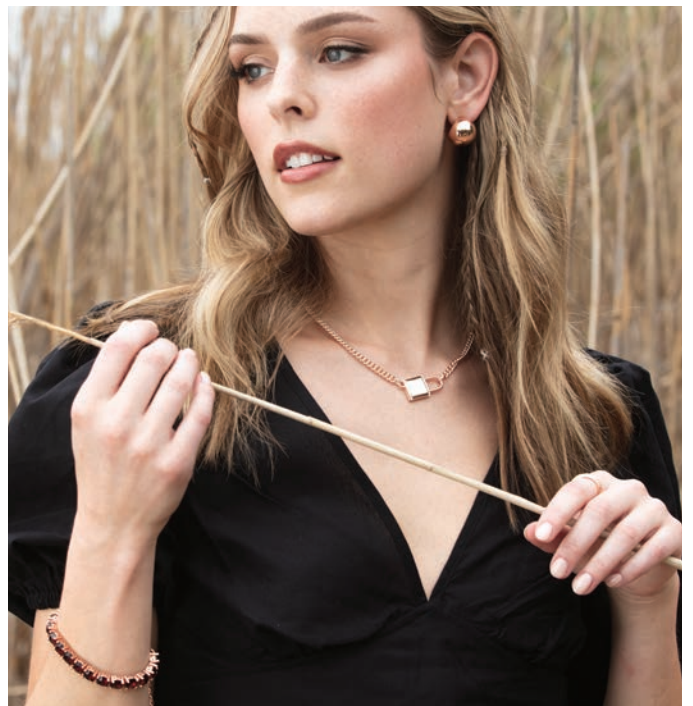

Bamboo Earrings \$34

D. 10208
3" long

Clover Earrings \$26

E. 13468
Gold, Rose Gold, or Silver
3/4" diameter

Coco Earrings \$54

14148
Available in Gold, Rose Gold, Silver, or Hematite
3/4" in diameter

Secret Necklace \$60