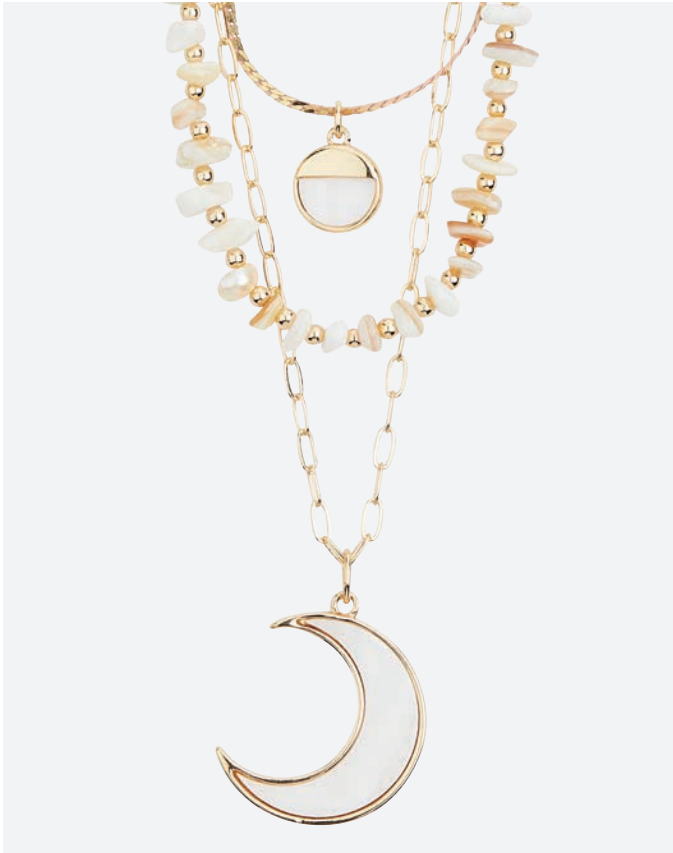

Trinket Pendant \$44

14037
Reversible from gold to silver
1" long

Treasure Pendant \$44

14017
Reversible from gold to silver
1 1/4" long

Sunset Earrings \$46

13641
Available in Pink or Black
2 3/4"

Ashton Bracelet \$142

13616
Set of 7 bracelets
Genuine Rose Quartz & Amethyst -
Stretch to Fit

Lotus Necklace \$142

14191
Genuine Mother of Pearl - 3 in 1 Style
21" + 3"

Reese Ring \$64

13368
CZs
Size 6-10

Dutton Earrings \$70

14168
1 1/2" in diameter

Willow Bracelet \$122

14175
Genuine Freshwater Pearl - Set of 3
Stretch to Fit - 2 1/4" in Diameter

Dandy Necklace \$38

14013
Available in Blue, Pink, or Yellow
16" + 3"

Abel Bracelet

\$76

A. 13989
Genuine Bamboo Agate
2 1/2" diameter - Stretch to fit