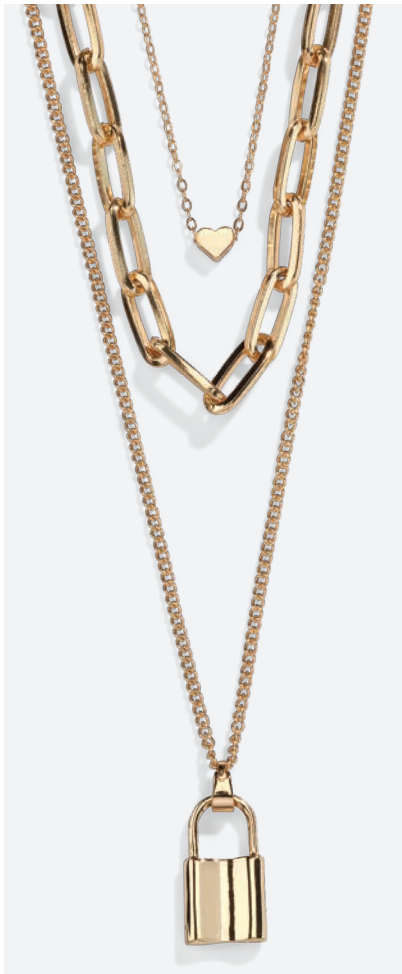

Royal Bracelet \$198

14149
CZs - Gold, Silver, or Rose Gold
2 1/2" diameter

Paradigm Ring \$48

13445
Crystals - Set of 3 Rings
Size 6-10

Flair Bracelet \$38

A. 10287
Gold or Silver - Adjustable
2 1/4" diameter

Nectar Earrings \$36

B. 13995
Micro Pearl, Crystals and Enamel
1/2"

Pier Ring \$42

C. 13991
Yellow / Gold or Blue / Silver
Crystals - Size 6 - 10

Fairydust Necklace \$64

D. 13168
Genuine Agate will be unique in color
& shape - 27" + 4"

Dandy Necklace \$38

E. 14013
Available in Blue, Pink, or Yellow
16" + 3"

Faye Bracelet \$80

F. 14002
Pink, White or Blue
Stretch to fit - 2 1/2" diameter

Elexa Necklace \$60

13659
Gold or Silver - 3 in 1 Style
15" - 20" - 24" + 3"