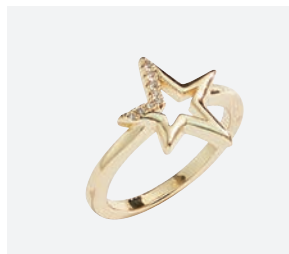

Margarita Bracelet \$106

B. 14028
Set of 3 - Glass beads
Stretch to fit. - 2 1/2" diameter

Spearmint Ring \$38

C. 13561
Crystals - Hand Dyed Lucite - Size 6-10

Hailee Earrings \$30

D. 13279
White or Blue - Druzy
1/2"

Kai Bracelet \$40

E.13275
Adjust to fit

Bronco Necklace \$78

14185
Gold or Silver - 16" + 3"

Rodeo Earrings \$38

14152
Gold, Silver, Rose Gold, or Hematite - CZs - 7/8"

**BUY 2
GET 4
HALF OFF**

Selena Earrings \$114

13988
Gold / Topaz or Silver/Clear Crystals
3 1/2" long

Craze Necklace \$44

13669
Gold or Silver
15" + 3"

Rodeo Ring \$38

14192
Gold or Silver
CZs - Size 6-10

Spur Necklace

\$50

14188
Crystals - Gold or Silver
16" + 3"

Embraceable Necklace \$96

14112
Available in Gold or Silver - 17"+3"

Castle Earrings

\$48

14035
Crystals - Gold or Silver
1 1/2" diameter

Chesney Earrings

\$52

13678
Set of 3 - 2 3/4" - 2" - 1 1/4"