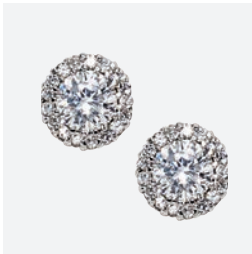

\$50

D. 13635
Crystals
Size 6-10

Nixon Necklace

\$98

B. 14020
CZs & Genuine Abalone - 16" + 3"

Marina Bracelet

\$162

E. 13738
Set of 8 Bracelets - Genuine
Freshwater Pearl
Available in Gold &
Silver - Stretch
to Fit

Castle Earrings

\$48

C. 14035
Crystals - Gold or Silver - 1 1/2" diameter

Twilight Necklace \$104

14176
Sapphire Blue & Clear Crystals
16" + 3"

Sparkling Earrings \$64

12243
CZs and Crystals
3/8"

Promise Ring \$80

13794
CZs - Gold or Silver
Size 6-10

Royal Bracelet \$198

14149
CZs - Gold, Silver, or Rose Gold
2 1/2" diameter

Twizzler Earrings \$32

13295
Silver, Rose Gold, or Gold
2 1/2" long

Chandler Bracelet **\$120**

A. 13883
 Crystals
 Stretch to Fit

Valentina Earrings **\$100**

D. 14078
 CZs & Glass Pearls
 1" long

Valentina Necklace **\$200**

B. 14043
 CZs & Glass Pearls
 32" long

Promise Ring **\$80**

E. 13794
 CZs - Gold or Silver
 Size 6-10