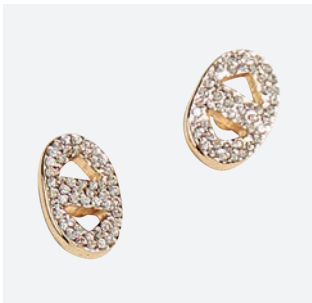

Wren Earrings

\$40

A. 13677
Set of 3 - Crystals & Glass Pearls
5/8" diameter

Sawyer Ring

\$50

D. 13870
Gold or Silver - Size 6-10

Furever Necklace

\$52

B. 13893
Crystals - 16" + 3"

Honey Necklace

\$48

E. 13563
15" + 3"

Sublime Necklace

\$64

C. 14141
Glass Facetted Maroon Beads - 16" + 3"

Halo Necklace

\$38

F. 13912
CZ - 16" + 3"

Precious Necklace \$60

14171
Crystals - CZ - Gold or Silver
16" + 3"

**BUY 2
GET 4
HALF OFF**

Blakely Earrings \$46

14178
Crystals - 1/2" long

Romance Necklace \$64

13987
Available in Gold or Silver
18" + 3"

Lifestyle Bracelet \$46

12901
Gold, Silver or Hematite
2 1/2" diameter

Palmer Ring \$76

13996
CZs
Size 6-10

Jolene Earrings \$44

A. 13925
2 1/2" diameter

Crest Ring \$44