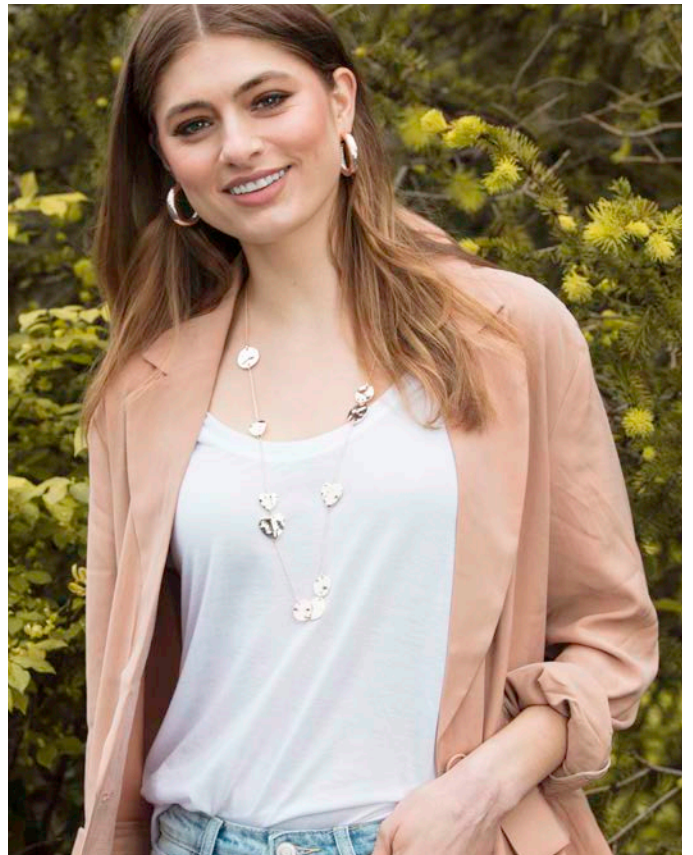

Shortcake Necklace \$80

14142
High Polished Rose Gold Finish
32" + 3"

Chico Earrings \$26

13789
Gold, Rose Gold or Silver

Quartz Ring \$44

13235
Genuine Quartz &
Crystals
Size 6-10

Dallas Earrings \$62

14144
Gold, Silver, Rose Gold, or Hematite 1 1/2" in diameter