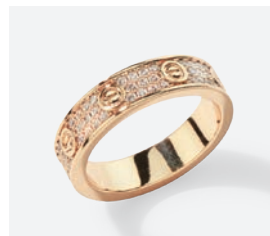

Dallas Earrings \$62

14144
Gold, Silver, Rose Gold, or Hematite
1 1/2" in diameter

Influencer Necklace \$84

13900
Crystals - Gold or Silver
20" + 3"

Bluebell Ring \$68

14174
Tanzanite Crystal
Size 6-10

Turbo Bracelet \$120

14151
Unisex Design - 7 1/2" + 1"

Dreams Earrings \$72

14167
Crystals - 1/2" in diameter

Wrangler Earrings \$36

14145
Gold or Silver
2 1/4" in diameter

Roo Necklace \$34

13260
Crystals - Gold, Silver
Rose Gold, or Hematite
15 + 3"

Roo Earrings \$28

13644
Crystals - Gold, Silver
Rose Gold, or Hematite
1/2" diameter

Promise Ring \$80

13794
CZs
Gold or Silver
Size 6-10

Jewel Bracelet \$72

13366
Crystals
Rose Gold, Silver, Hematite or Gold
Hinge closure - 2 1/2" Diameter