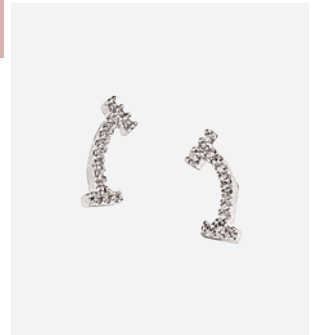

Dallas Earrings \$62

14144
Gold, Silver, Rose Gold, or Hematite - 1 1/2" in diameter

Moana Earrings \$26

13030
Gold, Silver, or Rose Gold
3" long

**BUY 2
GET 4
HALF OFF**

Rica Bracelet \$44

13665
Silver or Gold
Stretch to Fit

Spur Necklace \$50

14188
Gold or Silver
16" + 3"

Sawyer Ring \$50

13870
Gold or Silver
Size 6-10

Influencer Necklace \$84

13900
Crystals - Gold or Silver
20" + 3"

Happy Necklace \$52

13753
CZs - Gold or Silver
Reversible - 15" + 3"

Happy Earrings \$38

14184
CZs - Gold or Silver
1/2"

Mochi Earrings \$30

13642
Gold or Silver
3" long

Paws Bracelet \$38

13002
Adjust to fit

Tallon Bracelet \$78

B. 13348
Gold or Silver - Adjust to fit - 2 3/4" diameter

Electric Necklace \$48

A. 14004
Gold or Silver - 2 in 1 style
Crystals - 15" & 17" + 3"

Bronco Necklace \$78

B. 14185
Gold or Silver - 16" + 3"

Rodeo Earrings \$38

C. 14152
Gold, Silver, Rose Gold, or Hematite
CZs - 7/8"