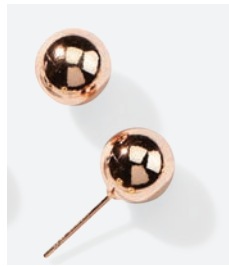

E. 14024
CZs
24" + 3"

Miracle Bracelet

\$46

F. 13190
Adjust to Fit

Clover Earrings \$26

A. 13468
Gold, Rose Gold, or Silver
3/4"

Chico Earrings \$26

B. 13789
Gold, Rose Gold, or Silver

Cleo Earrings \$26

C. 12387
3/8"

Crepe Earrings \$22

D. 12841
Gold or Silver
7/8"

Kiwi Bracelet \$34

E. 13888
Crystals - Nude, Pink, or Purple
Adjust to Fit

Cherry Bracelet \$36

F. 13650
Crystal
Adjustable

Shortcake Necklace \$80

14142
High Polished Rose Gold Finish
32" + 3"

Chico Earrings \$26

13789
Gold, Rose Gold or Silver

Quartz Ring \$44

13235
Genuine Quartz &
Crystals
Size 6-10

Dallas Earrings \$62

14144
Gold, Silver, Rose Gold, or Hematite 1 1/2" in diameter