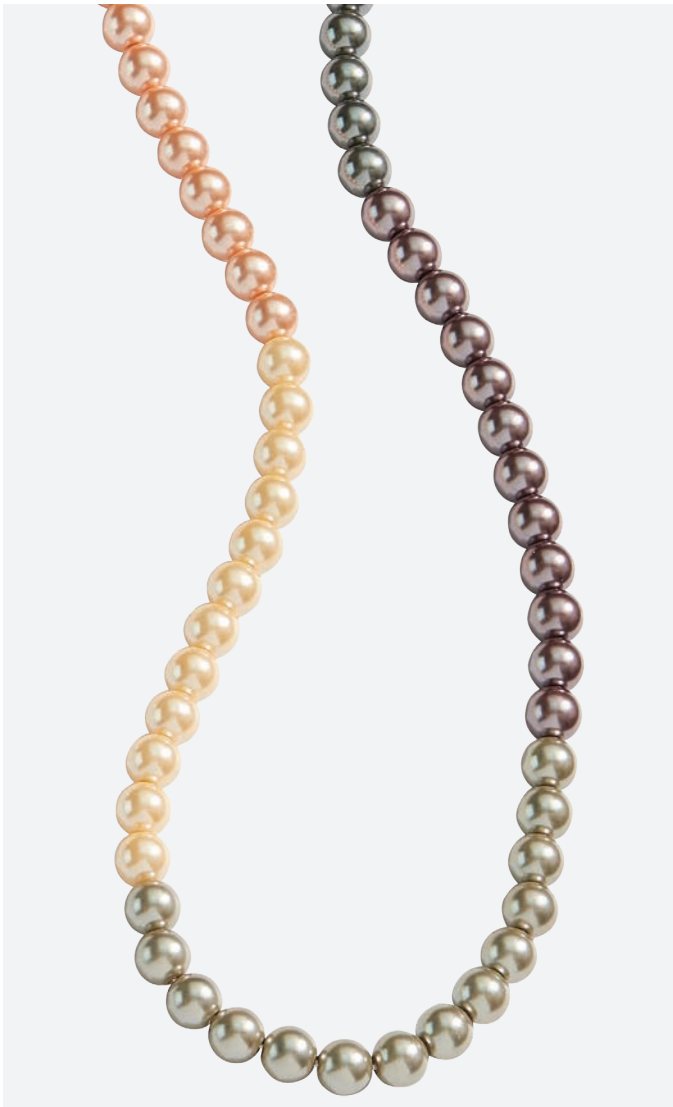

11760
Crystals - Gold, Rose Gold or Hematite
Stretch to Fit

Monroe Earrings \$70

13882
4" long

Sweet Pea Earrings \$42

A. 14011
Micro Pearls
1/2" diameter

Matinee Earrings \$22

B. 0892
Glass Pearls
1/4"

Misty Necklace \$80

C. 14033
Genuine Freshwater pearl
16" + 3"

Chiffon Necklace \$130

D. 14016
Genuine Freshwater Pearls & Crystals
16" + 3"

Twizzler Earrings \$32

E. 13295
Gold, Rose Gold, or Silver - 2 1/2" long

Marina Bracelet \$162

F.13738
Set of 8 Bracelets - Genuine Freshwater Pearl
Available in Gold & Silver - Stretch to Fit

Darling Necklace \$80

14169
Glass Pearls - 26"+3"

Zen Ring \$48

14162
Crystals
Size 6-10

Garden Bracelet \$80

14034
Set of three bracelets
Glass beads - Stretch to fit

Darling Earrings \$26

14197
Available in Purple, Gray,
& Black
1/4" in Diameter

Whisper Earrings \$26

8916
Gold or Silver - 4" long

Winnie Necklace \$198