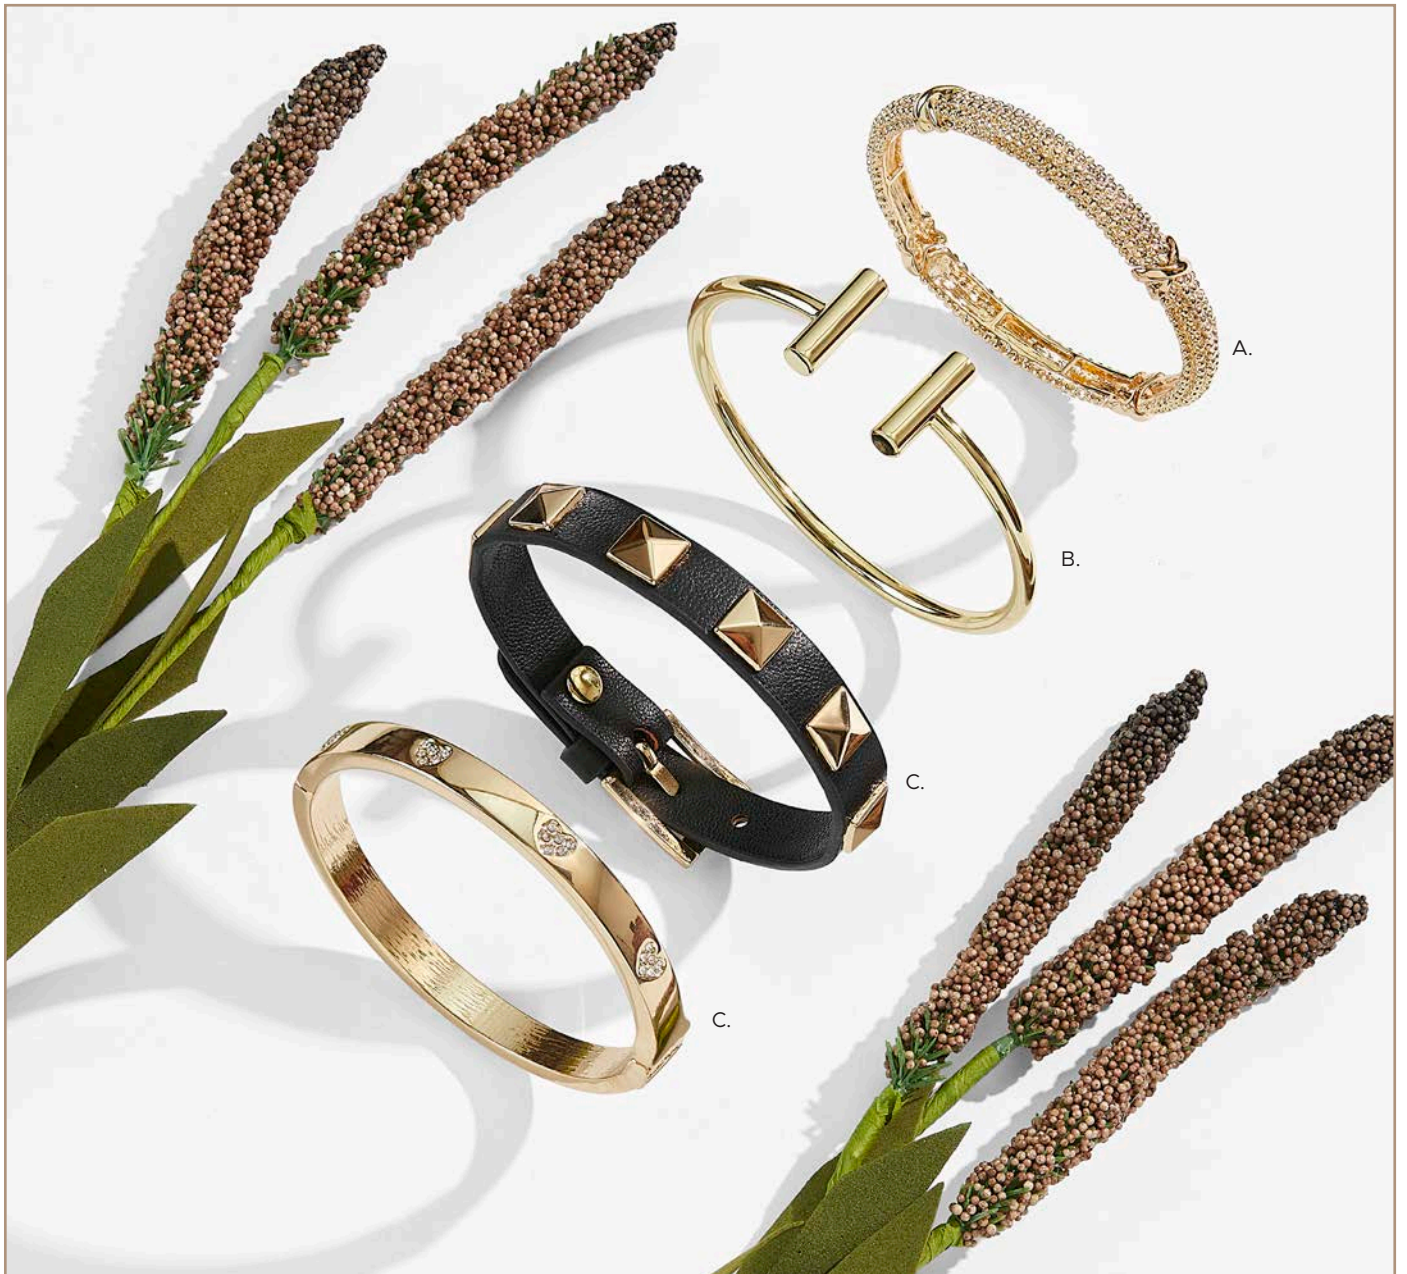

Dutton Earrings \$70

14168
1 1/2" in diameter

Zara Earrings \$94

14161
Crystals
Jet Black Silk Fringe
5 1/2" Long

Bombshell Bracelet \$164

A. 14012
 Crystals and Handpainted Enamel
 Available in Pink or White - Stretch to Fit

Jewel Bracelet \$72

C. 13366
 Crystals- Rose Gold, Silver, Gold or Hematite - Hinge closure
 2 1/2" diameter

Royal Bracelet \$198

B. 14149
 CZs - Gold, Silver, or Rose Gold
 2 1/2" diameter

Marshmallow Bracelet \$88

D. 13764
 Hand Painted White Enamel
 Faceted Crystals - Stretch to Fit

Rica Bracelet \$44

A. 13665
Silver or Gold
Stretch to Fit

Radley Bracelet \$50

C. 13627
Vegan Leather - Nude or Black
Adjustable to 7" to 8"