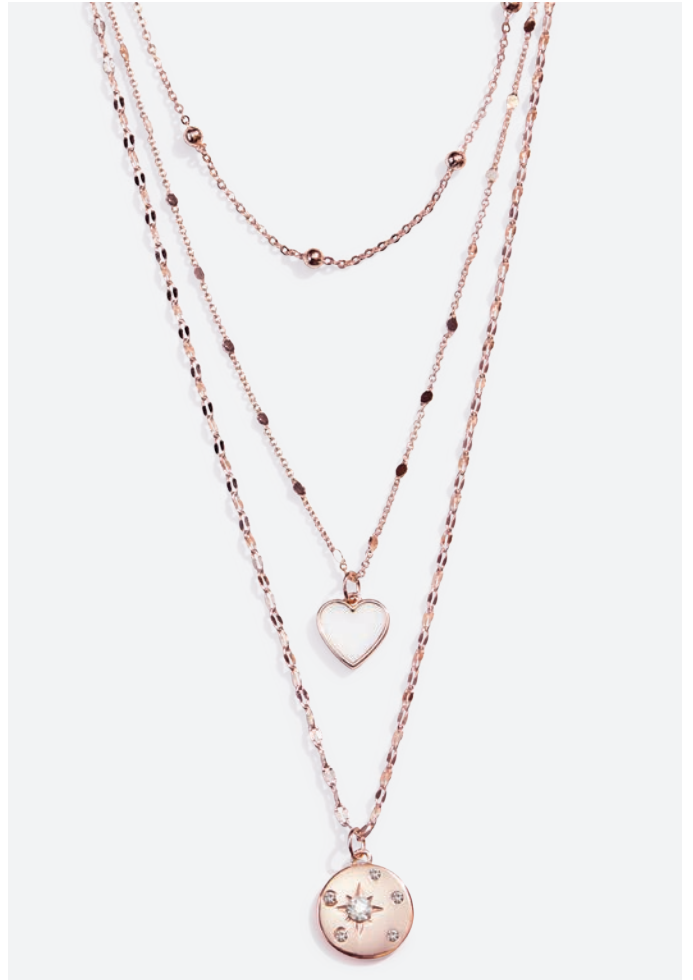

Galaxy Necklace $80

13959
Crystals & Handpainted Enamel
3 in 1 Style - 16", 20", 23" + 3"