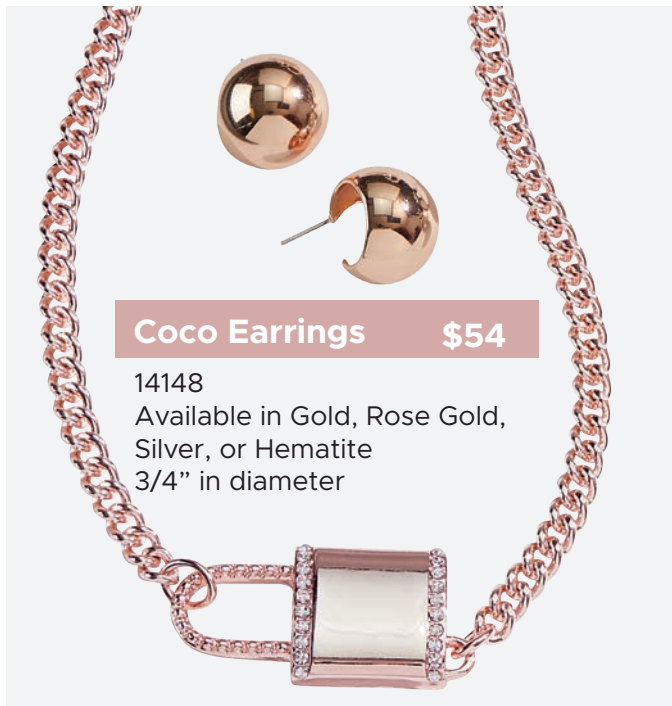

13885
4 in 1 Style
18" + 3", 20", 22" 24"

Glo Earrings \$42

12984
Crystals- Gold, Silver, Rose
Gold or
Hematite - 1" Diameter

Sparkler Ring \$90

13096
CZs
Size 6-10

Royal Bracelet \$198

14149
CZs - Gold, Silver, or Rose Gold
2 1/2" diameter

Babe Necklace \$104

13873
Crystals
16" + 3"

Belle Earrings \$36

A. 12237
Crystals
2 1/4" long

Lovey Bracelet \$36

B. 13061
Crystals
Stretch to Fit - 2 1/2" diameter

Bamboo Necklace \$34

C. 10207
Removable Pendant
17" + 2"

Bamboo Earrings \$34

D. 10208
3" long

Clover Earrings \$26

E. 13468
Gold, Rose Gold, or Silver
3/4" diameter

Coco Earrings \$54

14148
Available in Gold, Rose Gold, Silver, or Hematite
3/4" in diameter

Secret Necklace \$60