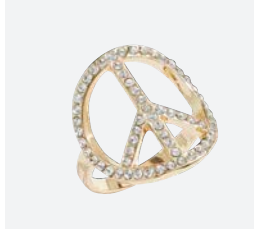

C. 14033
Genuine Freshwater pearl
16" + 3"

Chiffon Necklace \$130

D. 14016
Genuine Freshwater Pearls & Crystals
16" + 3"

Twizzler Earrings \$32

E. 13295
Gold, Rose Gold, or Silver - 2 1/2" long

Marina Bracelet \$162

F.13738
Set of 8 Bracelets - Genuine Freshwater Pearl
Available in Gold & Silver - Stretch to Fit

Darling Necklace \$80

14169
Glass Pearls - 26"+3"

Zen Ring \$48

14162
Crystals
Size 6-10

Garden Bracelet \$80

14034
Set of three bracelets
Glass beads - Stretch to fit

Darling Earrings \$26

14197
Available in Purple, Gray,
& Black
1/4" in Diameter

Whisper Earrings \$26

8916
Gold or Silver - 4" long

Winnie Necklace \$198

14190
Glass Pearls
18"+3"

Flair Bracelet \$38

10287
Gold or Silver - Adjustable
2 1/4" diameter

Sawyer Ring \$50

13870
Gold or Silver
Size 6-10

Coco Earrings \$54

14148
Gold, Rose Gold,
Silver, or Hematite
3/4" in diameter