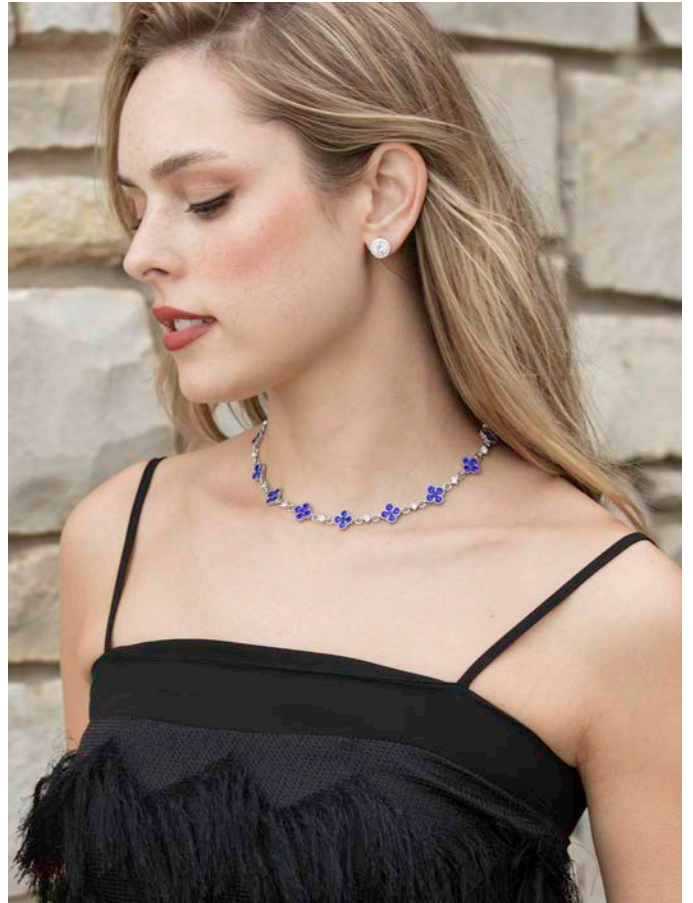

Sparkling Earrings $64

12243
CZs and Crystals
3/8"

13794
CZs - Gold or Silver
Size 6-10