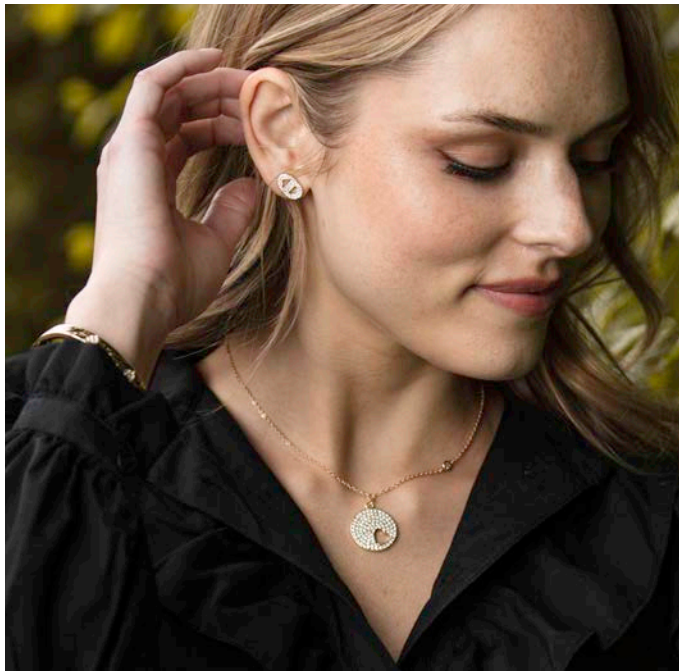

**BUY 2
GET 4
HALF OFF**

Blakely Earrings $46

14178
Crystals - 1/2" long