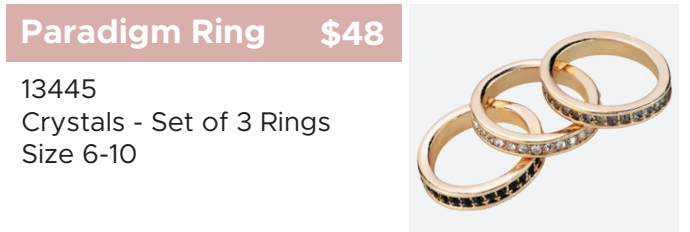

Brynlee Necklace \$30

F. 13565
Genuine Freshwater Pearl
16" + 3"

Oxford Necklace \$142

14155
Crystals - Reversible
16"+ 3"

Oui Earrings \$42

13338
Crystals - Set of 3 - 1 1/2" long

Teagan Earrings \$92

14062
Crystals - Available in Gold or Silver
3 3/8" long

Royal Bracelet \$198

14149
CZs - Gold, Silver, or Rose Gold
2 1/2" diameter

Paradigm Ring \$48

13445
Crystals - Set of 3 Rings
Size 6-10

Flair Bracelet \$38

A. 10287
Gold or Silver - Adjustable
2 1/4" diameter