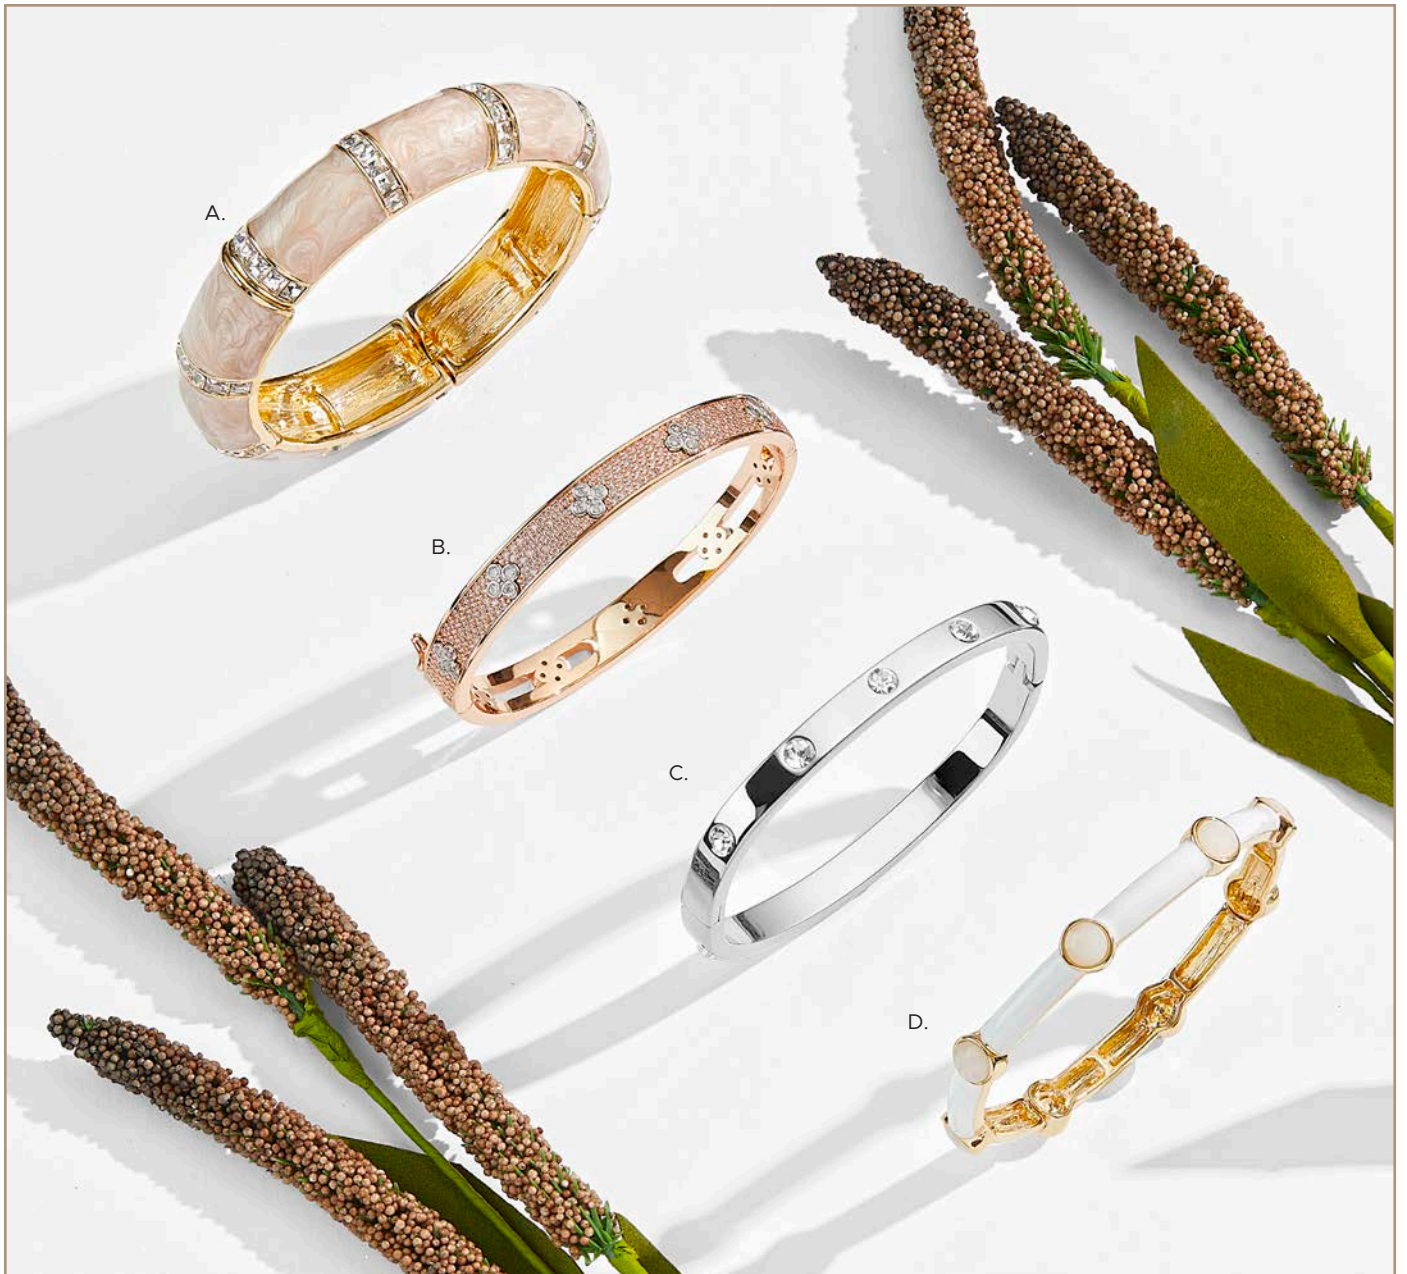

Rodeo Ring \$38

B. 14192
Gold or Silver - CZs
Size 6-10

Waterfall Ring \$84

C. 14154
Turquoise Crystals
Size 6-10

Bluebell Ring \$68

D. 14174
Tanzanite Crystal
Size 6-10

Worthy Ring \$62

E. 14173
CZs - Size 5-10

14167
Crystals - 1/2" in diameter

Moonshine Earrings

\$130

14179
Glass Faceted Beads
3 3/4" long

Teagan Earrings \$92

14062
Gold or Silver - Crystals
3 3/8" long

Groovy Earrings \$42

14187
Gold or Silver
2" long

Dutton Earrings \$70

14168
1 1/2" in diameter

Zara Earrings \$94

14161
Crystals
Jet Black Silk Fringe
5 1/2" Long

Bombshell Bracelet \$164

A. 14012
 Crystals and Handpainted Enamel
 Available in Pink or White - Stretch to Fit

Jewel Bracelet \$72

C. 13366
 Crystals- Rose Gold, Silver, Gold or Hematite - Hinge closure
 2 1/2" diameter

Royal Bracelet \$198

B. 14149
 CZs - Gold, Silver, or Rose Gold
 2 1/2" diameter

Marshmallow Bracelet \$88