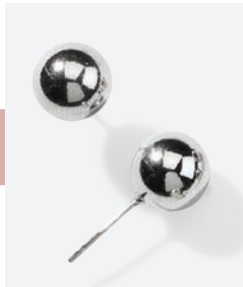

A. 13883
 Crystals
 Stretch to Fit

Valentina Earrings **\$100**

D. 14078
 CZs & Glass Pearls
 1" long

Valentina Necklace **\$200**

B. 14043
 CZs & Glass Pearls
 32" long

Promise Ring **\$80**

E. 13794
 CZs - Gold or Silver
 Size 6-10

Glo Earrings **\$42**

C. 12984
 Crystals- Gold, Silver, Rose Gold or
 Hematite - 1" Diameter

Amour Ring **\$28**

F. 11195
 Crystal
 Size 6-10

**BUY 2
GET 4
HALF OFF**

Precious Necklace \$60

14171
Crystals & floating CZ
Gold or Silver
16" + 3"

Chico Earrings \$26

13789
Gold, Rose Gold, or Silver

Beauty Ring \$78

14177
Crystals
Size 6-10

Almond Earrings \$28

14018
Gold, Silver, Hematite, or Rose Gold
2" long

Vanity Bracelet \$146

14186
Crystals - Stretch to Fit - 2 1/2" in diameter