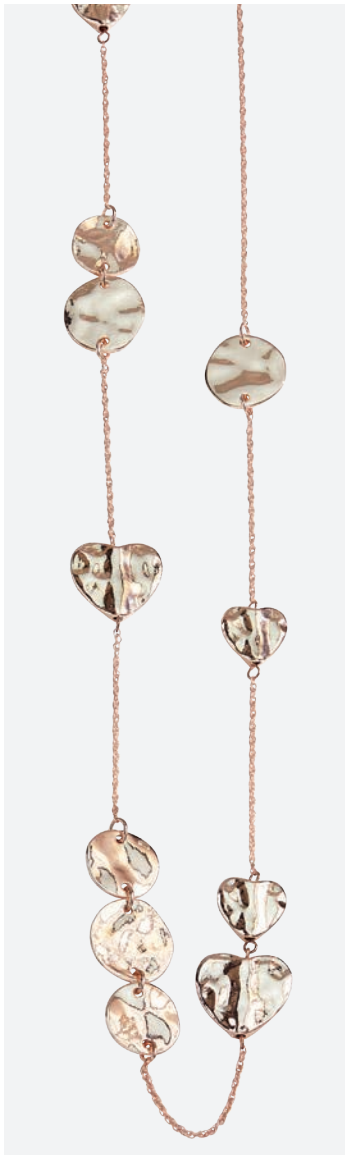

Idol Necklace

\$126

C. 13779
CZs - Removable Pendant
16" + 2"

Truth Earrings

\$30

D. 13886
Crystals
7/8"

Heaven Necklace

\$114

E. 14024
CZs
24" + 3"

Miracle Bracelet

\$46

F. 13190
Adjust to Fit

Clover Earrings \$26

A. 13468
Gold, Rose Gold, or Silver
3/4"

Chico Earrings \$26

B. 13789
Gold, Rose Gold, or Silver

Cleo Earrings \$26

C. 12387
3/8"

Crepe Earrings \$22

D. 12841
Gold or Silver
7/8"

Kiwi Bracelet \$34

E. 13888
Crystals - Nude, Pink, or Purple
Adjust to Fit

Cherry Bracelet \$36

F. 13650
Crystal
Adjustable

Shortcake Necklace \$80

14142
High Polished Rose Gold Finish
32" + 3"

Chico Earrings \$26

13789
Gold, Rose Gold or Silver

Quartz Ring \$44

13235
Genuine Quartz &
Crystals
Size 6-10

Dallas Earrings \$62

14144
Gold, Silver, Rose Gold, or Hematite 1 1/2" in diameter