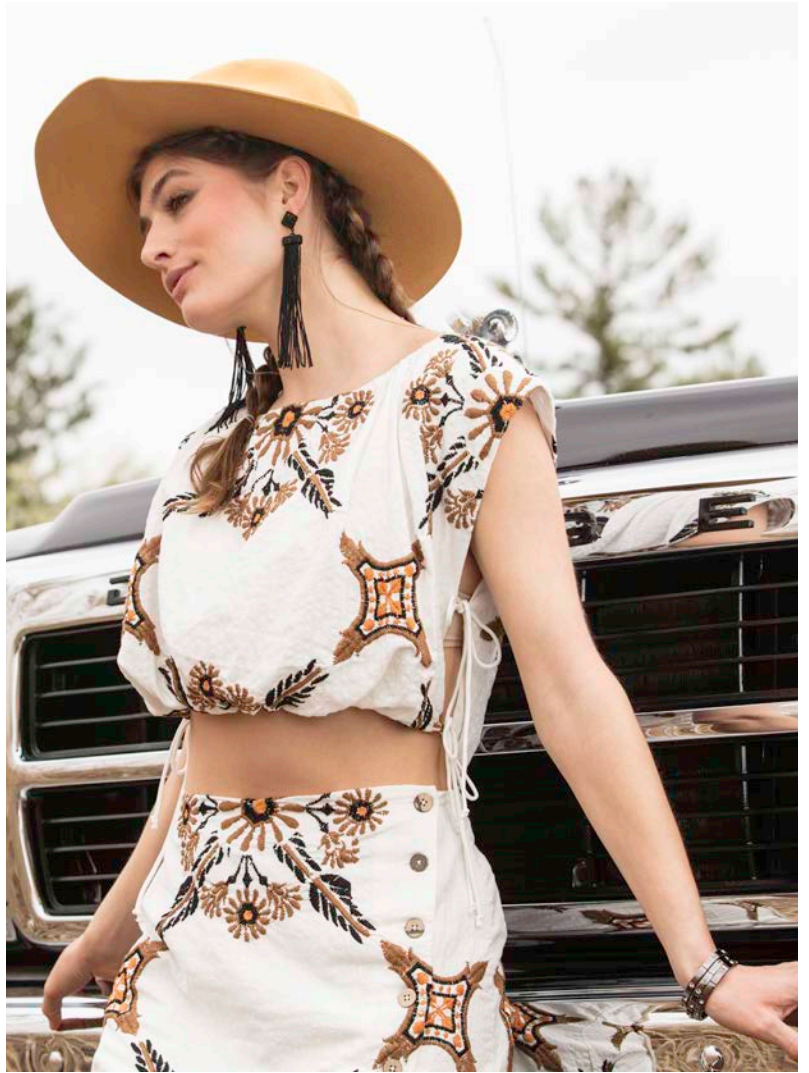

Darling Earrings

$26

14197
Available in Maroon, Gray,
& Black
1/4" in Diameter