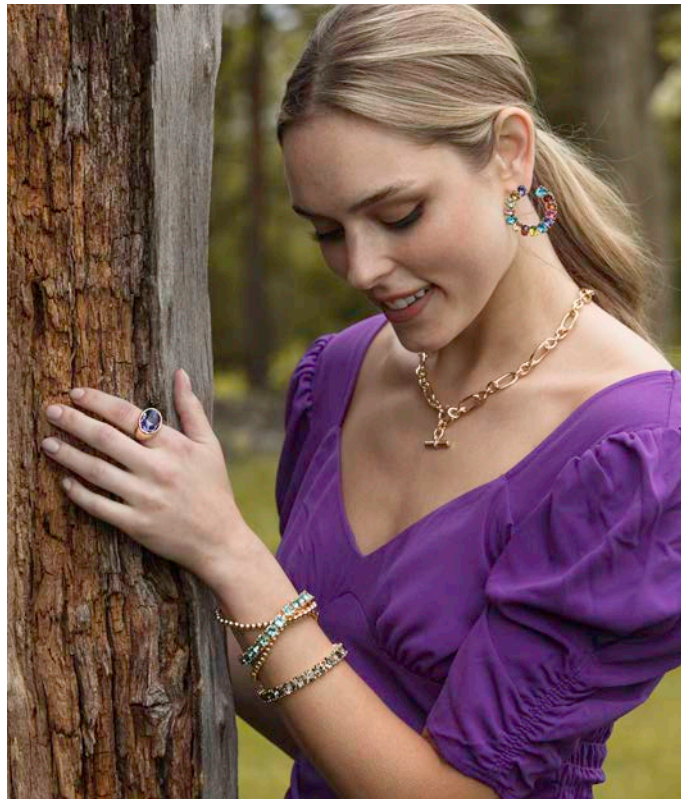

Bluebell Ring $68

14174
Tanzanite Crystal
Size 6-10