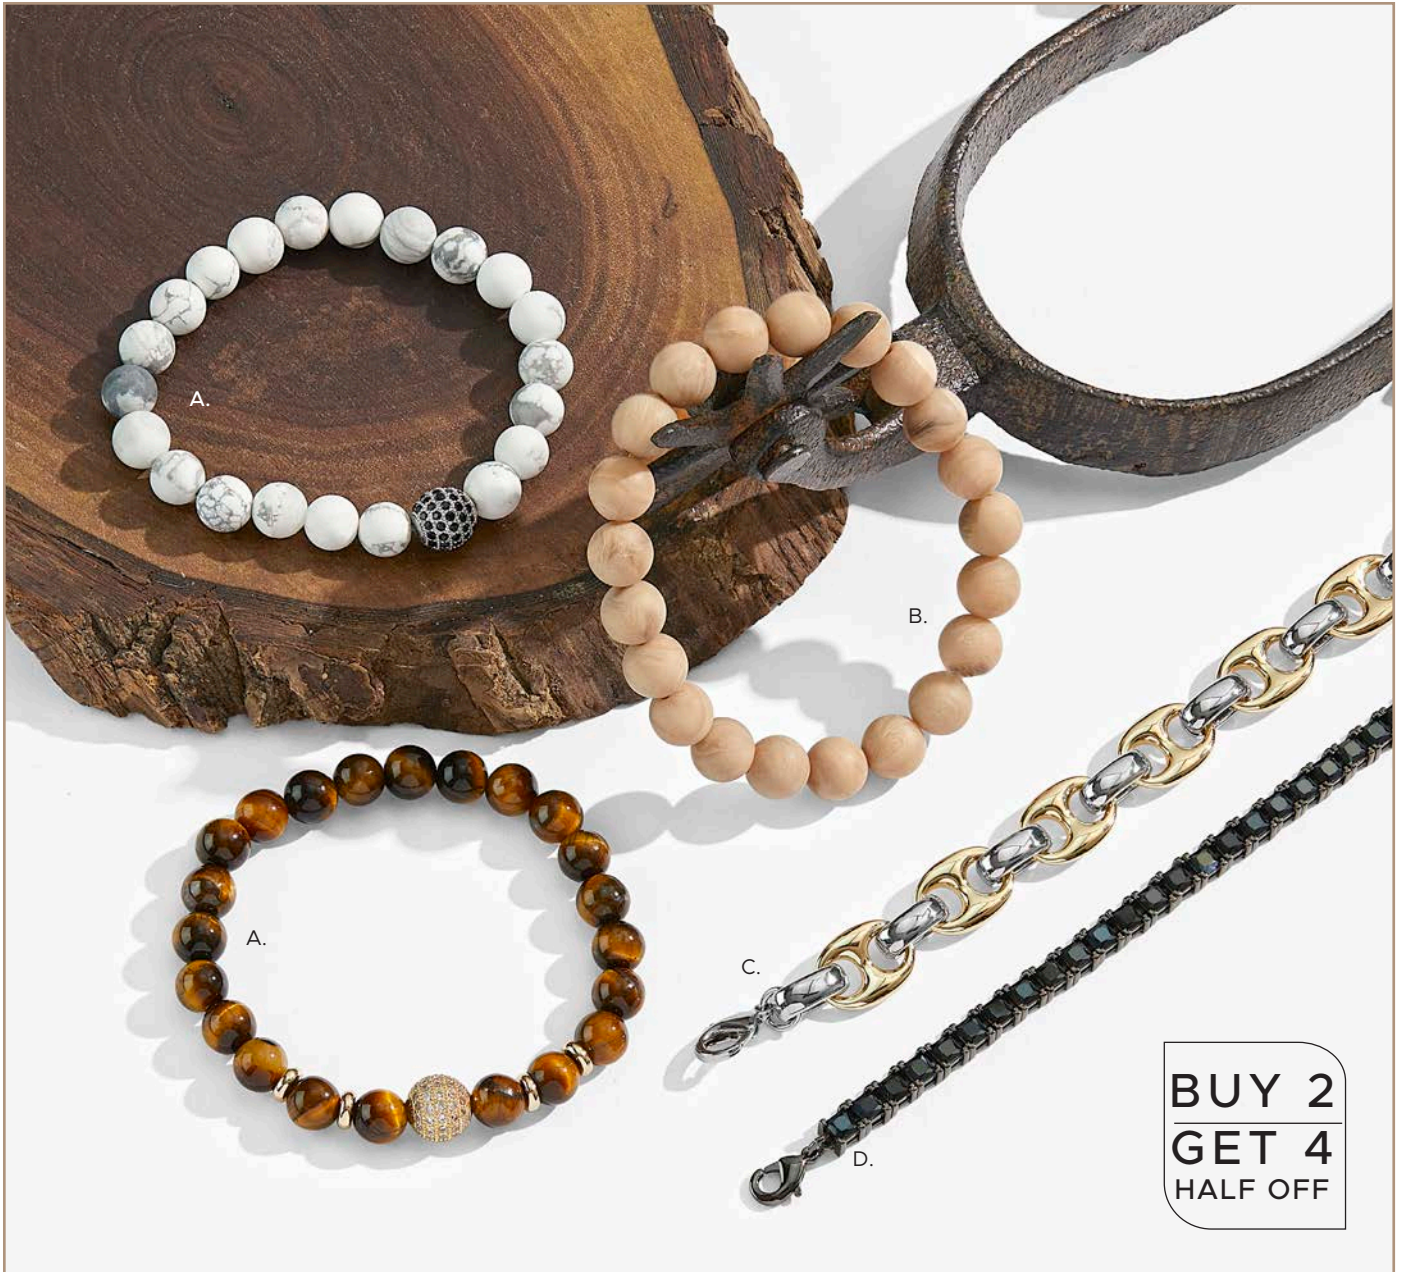

Denali Bracelet \$62

13638
Set of 5 bracelets
Gold or Silver
Stretch to Fit

Ziggy Ring \$50

13326
CZs
Size 6-10

Zoey Necklace \$156

14150
CZs - Unisex Design
Silver or Hematite
17" + 3"

Rodeo Earrings \$38

14152
Gold, Silver, Rose Gold,
or Hematite
CZs - 7/8"

Dallas Earrings \$62

14144
Gold, Silver, Rose Gold, or
Hematite - 1 1/2" in diameter

Focus Bracelet \$30

12769
Crystals
7 1/2

**BUY 2
GET 4
HALF OFF**

Atlantic Bracelet \$98

A. 13750
Genuine White Turquoise or Tiger's Eye
Jet CZs – Unisex - Stretch to Fit