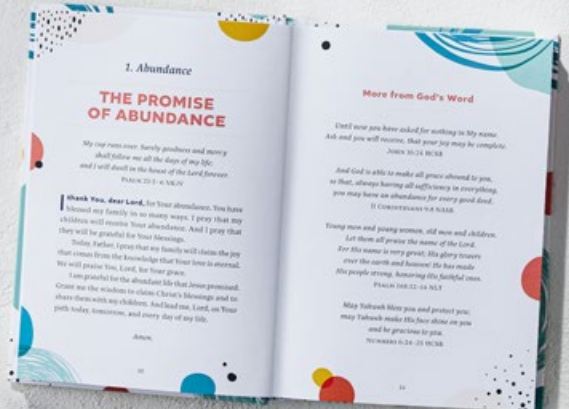

E

F

G

H

I

**30 STORIES FOR GIRLS WITH GOD-SIZED DREAMS [J1593]**

**E** The amazing women portrayed in *30 Stories for Girls with God-Sized Dreams* were once girls with God-sized dreams. Teach the children in your life that what God did through these women, He can do through them. 6¾" × 8¾". 128 pages. Imported. ½ **\$13** | Bulk \$11\* (MSRP \$15)