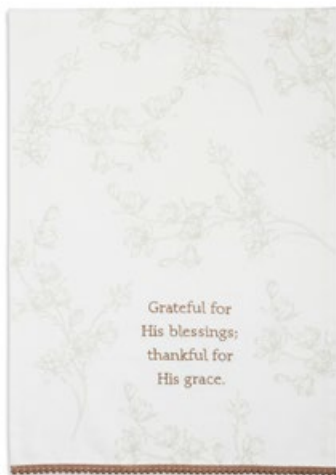

# CREATIVE WAYS TO USE OUR LINENS

A

B

C

D

E

F

**THANKFUL NAPKINS | SET OF 4 [J5715] \$27**