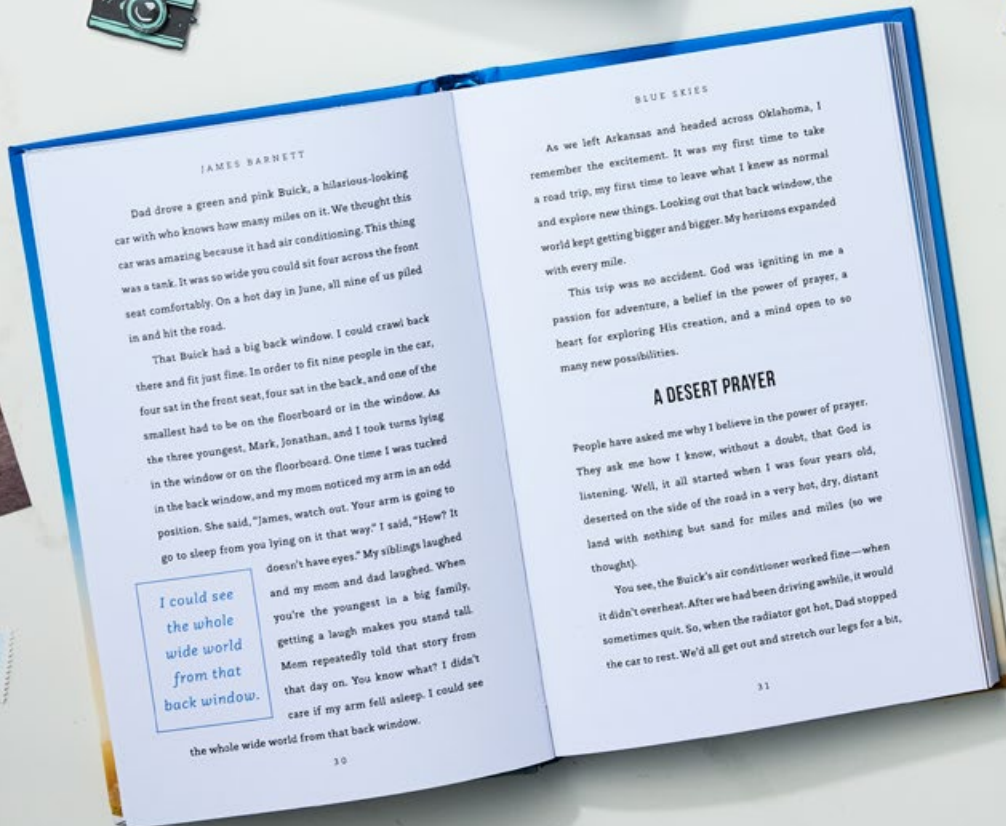

JAMES BARNETT

Dad drove a green and pink Buick, a hilarious-looking car with who knows how many miles on it. We thought this car was amazing because it had air conditioning. This thing was a tank. It was so wide you could sit four across the front seat comfortably. On a hot day in June, all nine of us piled in and hit the road.

That Buick had a big back window. I could crawl back there and fit just fine. In order to fit nine people in the car, four sat in the front seat, four sat in the back, and one of the smallest had to be on the floorboard or in the window. As the three youngest, Mark, Jonathan, and I took turns lying in the window or on the floorboard. One time I was tucked in the back window, and my mom noticed my arm in an odd position. She said, "James, watch out. Your arm is going to go to sleep from you lying on it that way." I said, "How? It doesn't have eyes." My siblings laughed

I could see the whole wide world from that back window.

BLUE SKIES

As we left Arkansas and headed across Oklahoma, I remember the excitement. It was my first time to take a road trip, my first time to leave what I knew as normal and explore new things. Looking out that back window, the world kept getting bigger and bigger. My horizons expanded with every mile.

This trip was no accident. God was lighting in me a passion for adventure, a belief in the power of prayer, a heart for exploring His creation, and a mind open to so many new possibilities.

A DESERT PRAYER

People have asked me why I believe in the power of prayer. They ask me how I know, without a doubt, that God is listening. Well, it all started when I was four years old, deserted on the side of the road in a very hot, dry, distant land with nothing but sand for miles and miles (so we thought).

You see, the Buick's air conditioner worked fine—when it didn't overheat. After we had been driving awhile, it would sometimes quit. So, when the radiator got hot, Dad stopped the car to rest. We'd all get out and stretch our legs for a bit.