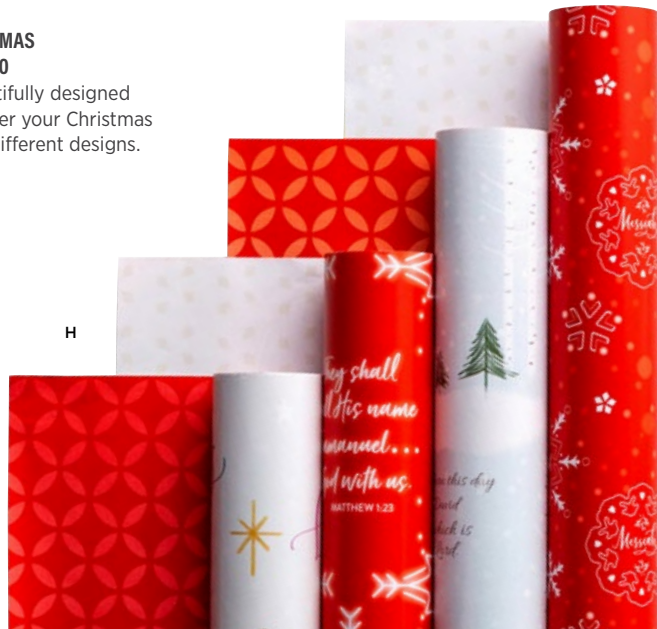

NAMES OF JESUS REVERSIBLE CHRISTMAS WRAPPING PAPER BUNDLE [J3965] $20

H Wrap your gifts with these beautifully designed rolls for a coordinating spread under your Christmas tree. A great value! Four rolls, six different designs. 220 Square feet. Imported.

Denotes best of DaySpring.