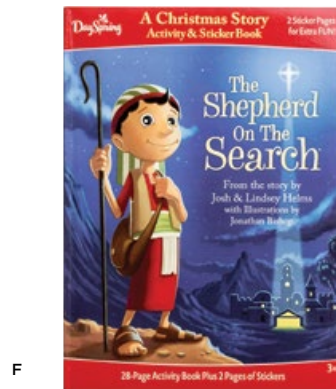

### **GOD'S CHRISTMAS PROMISE: A RECORDABLE STORY BOOK [J9485] \$30**

Mary & Martha exclusive.

**A** Through this special recordable storybook, your little ones can hear you tell the story of the first and greatest Christmas gift as often as they'd like! Both today and in years to come, your loving voice will remind them of this unshakable, never-fading truth: God keeps His promises!

B

C

E

F

D

**ACTIVITY SET [J1216] \$30**

**B** Read the story of your shepherd's timeless journey in a beautifully illustrated interactive children's book and let the fun begin every day as you hide your shepherd and your children find him in a new place along the search! Adopt this special tradition as your own and your family will love helping your shepherd, who they can cuddle and hold, retell this timeless story year after year, focusing on the true meaning of Christmas. Book: 9 1/4" x 9 1/4" x 1/4". Plush doll: 9 1/2". Materials: All new material, polyester fiber, plastic pellets Wipe clean with damp cloth. Imported. ✂