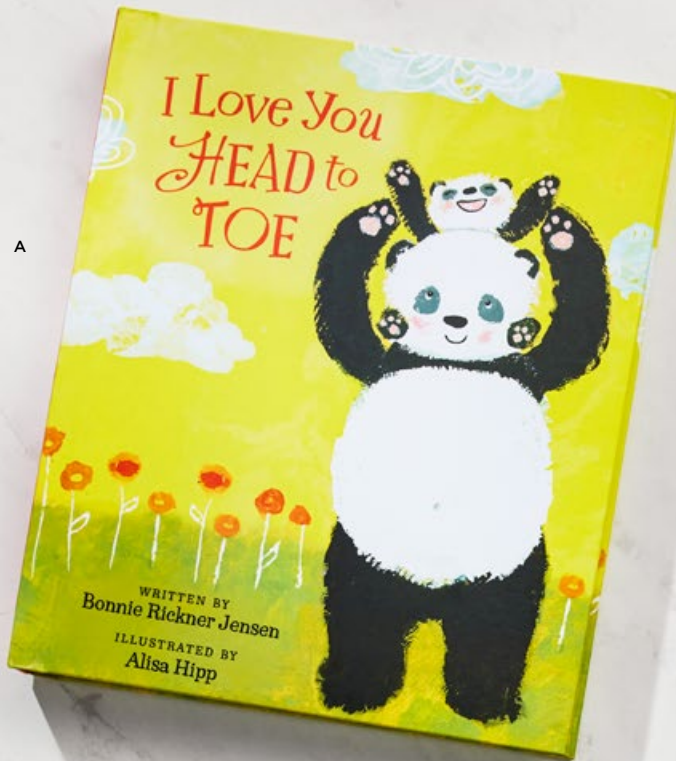

RECORDABLE STORYBOOK

*Read to loved ones even
when you can't be there.*