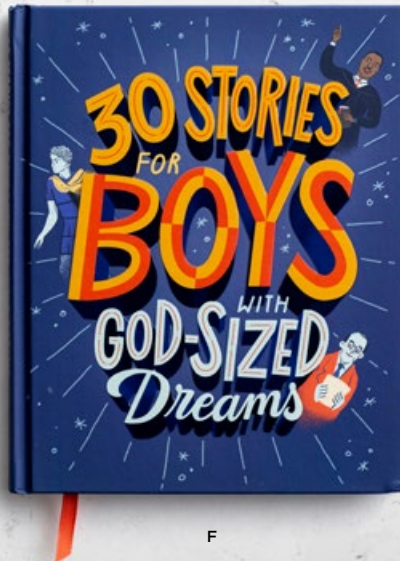

E

F

G

H

I

30 STORIES FOR GIRLS WITH GOD-SIZED DREAMS [J1593]

E The amazing women portrayed in *30 Stories for Girls with God-Sized Dreams* were once girls with God-sized dreams. Teach the children in your life that what God did through these women, He can do through them. 6¾" × 8¾". 128 pages. Imported. ½ **$13** | Bulk $11* (MSRP $15)

30 STORIES FOR BOYS WITH GOD-SIZED DREAMS [J1594]

F The courageous men portrayed in *30 Stories for Boys with God-Sized Dreams* were once boys with God-sized dreams. Teach the children in your life that what God did through these men, He can do through them. 6¾" × 8¾". 128 pages. Imported. ½ **$13** | Bulk $11* (MSRP $15)

60 STORIES FOR KIDS WITH GOD-SIZED DREAMS [J4292]

G Dream big with our 60 devotional cards that celebrate the lives of men & women of faith, with short bios, discussion questions, and affirming messages. Great teaching tool for home school, teachers & parents! Cards measure 4" square. Imported. **$20** | Bulk $18*

TOGETHER TIME: FUN-SIZED DEVOTIONS FOR THE WHOLE FAMILY [J3102]

H A fun way to connect your family through God's Word. 5" × 7". 208 pages. Imported. ½ **$11** | Bulk $9* (MSRP $13)

60 PROMISES TO PRAY OVER YOUR CHILDREN [J7052]

I In *60 Promises to Pray Over Your Children*, parents will be reminded that they serve a God who is in control and His promises are eternal and unchanging no matter how confusing situations may get. With 60 prayers that address topics that are vitally important to parents and their children, along with timeless promises from God's Word, this book will help guide parents to the heart of Jesus—the One who loves their kids unconditionally—and to a more peaceful, content existence, knowing that prayer is a powerful tool—one that can actually make a difference in the lives of their children. **$13** | Bulk $11*