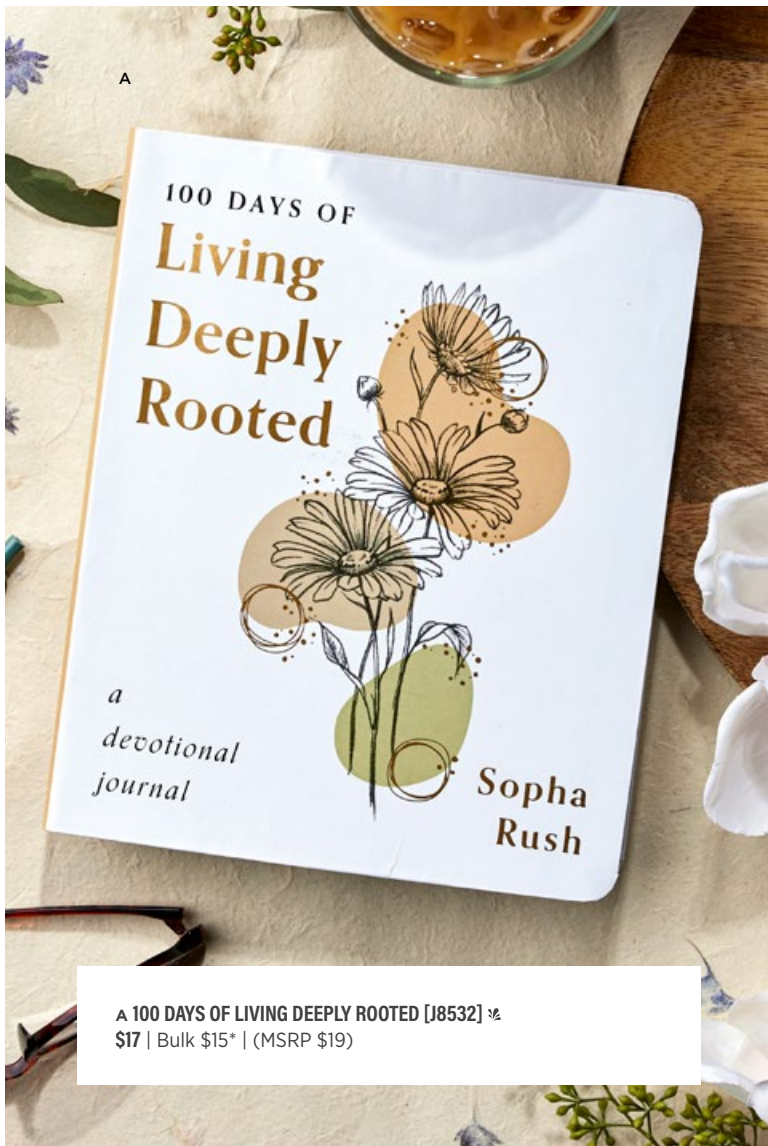

A 100 DAYS OF LIVING DEEPLY ROOTED [J8532] ¼
$17 | Bulk $15* | (MSRP $19)