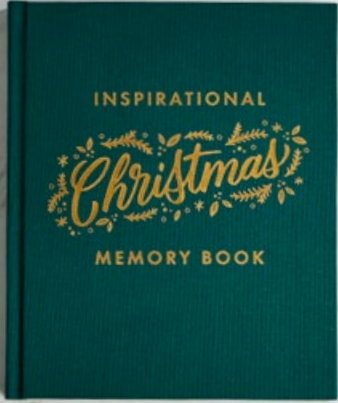

D

F

E

BRING ON THE MERRY [J4970] CANDACE

D Join us in December as Mary & Martha will study *Bring on the Merry* together beginning December 1st! A new kind of Christmas journal that will help you re-discover the wonder of the season. 25 Christmas devotions, interactive activities will allow us to pause & reflect and find joy in JESUS! 6”L x 8”H. Hardcover, 192 pages. Imported. **$15** | Bulk $13* | (MSRP $17)

CHRISTMAS MEMORY BOOK [J8531] **$30** CANDACE

E A keepsake book of family memories. Document 5 years of Christmases in one journal in the Inspirational Christmas Memory Book presented by Candace Cameron Bure. You can savor the special moments by jotting down highlights and events, the most meaningful songs, books and movies as well as old and new traditions. Record gifts, acts of kindness, expressions of gratitude, and include your favorite recipes along with copies of your family Christmas Cards and newsletters. Capture the moments and treasure the memories for years to come! 144 pages; 7 1/2”W x 9”H. Imported

BRING ON THE MERRY ORNAMENT BOOK [J8280] **$20**

CANDACE
F A keepsake ornament book will help you discover the wonder of the season. Each page contains a Christmas ornament, Scripture verse and a devotion from Candace. The ornaments can be removed from the book to hang on your tree year after year. Wipe clean with damp cloth. 8”Sq. Imported.

Denotes best of DaySpring.
* For bulk orders of 12+, contact your Consultant for details.
† Product arrival dates are estimates and subject to change.