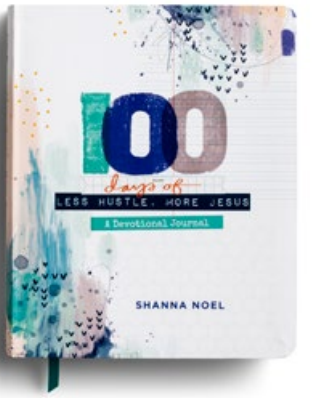

A 100 DAYS OF LIVING DEEPLY ROOTED [J8532] ¼  
\$17 | Bulk \$15\* | (MSRP \$19)

B

C

D

E

F

G

H