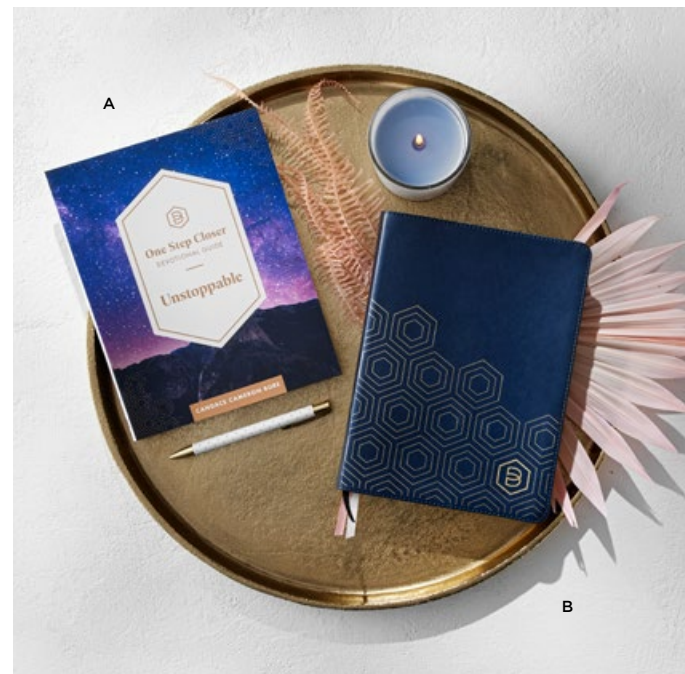

$18 | Bulk $16* | (MSRP $20)

WARRIOR MARKET TOTE [J6884] $35 CANDACE

E Taken from 2 Timothy 1:7, our 100% jute tote has faux leather handles and coordinates with our *From Worrier to Warrior* [J6747] sold separately. The gusset expands to 8”D. Lining is waterproof. 100% jute, 9” drop faux leather handles. 18”H × 13”W × 8”D. Wipe clean with damp cloth. Do not machine wash. Imported. ‡

ONE STEP CLOSER: FROM WORRIER TO WARRIOR [J6747] CANDACE

F Lean into His Word in this 30-day journey that includes Candace’s first-hand accounts of how she has overcome worry in her life, as well as interactive journaling prompts to help you identify and conquer all that holds you back from accomplishing God’s great plan for your life. 1¼”L × 9”W. 192 pages. Imported. ‡

$18 | Bulk $16* | (MSRP $20)

WARRIOR T-SHIRT [T1008] $36 CANDACE

G Coordinates with Warrior Market Tote [J6884] and *From Worrier to Warrior* devotional [J6747]. XS–XXL. See website for sizing information. 50% cotton, 50% polyester. Machine wash cold. Only non-chlorine bleach. Tumble dry low. Do not iron decoration. ‡

‡ Denotes best of *DaySpring*.

* For bulk orders of 12+, contact your Consultant.

† Product arrival dates are estimates and subject to change.