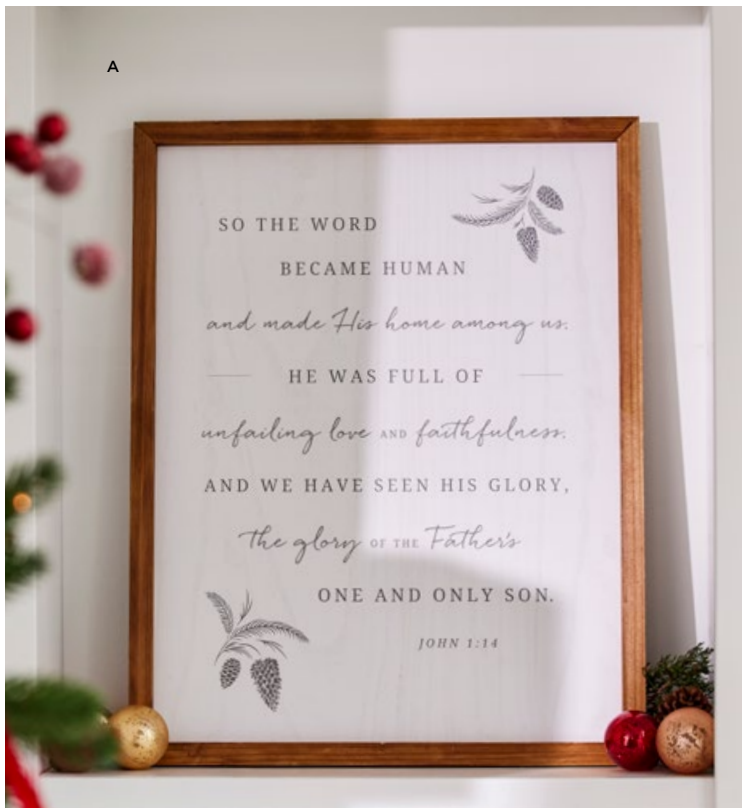

Mary & Martha is providing a collection of warm Christmas keepsakes to inspire the gift of togetherness. After all, a lovely tree is just that until your nephew places homemade presents beneath it. Christmas cookies are a timeless tradition, but the stories and smiles shared in the making are equally sweet! As you welcome life's precious people into your home, may you all experience the blessings of "comfort and joy" that come with being together.

UNFAILING LOVE WOOD SIGN [J5649] $60

A Perfect for your fireplace mantel or wall. John 1:14. 28"L x 22"H. Wood. Clean with damp cloth. Imported.

LEATHER MESSAGE TRAY [J7042] $98

B A stunning mango wood tray with debossed leaf design on each side with brushed gold metal handles. Now add six different messages in faux leather, and you can change year-round! Debossed messages on faux leather read: *Celebrate with Joy! Psalm 118:24; Love one another. 1 John 4:7; Give thanks. Psalm 118:1; Christ is born! Luke 2:11; He is Risen! Matthew 28:6; Be Still. Psalm 46:10.* 8¼"L x 25"W x 3"H. Mango wood, faux leather, metal. Wipe with damp cloth. Imported.

ADVENT + EVERY DAY CANDLE HOLDER [J8741] $46

C Perfect addition to add to our Leather Message Tray [J7042] sold separately. Just in time for Advent. Includes Advent card with weekly devotionals. 20"L x 6"W x 8"H. Brushed gold metal. Wipe clean with damp cloth. Imported.

NATIVITY STAR [J5648] $26

D Use with Nativity Set as home décor. 5½"L x 14"H. Resin/metal. Clean with damp cloth. Imported.

NATIVITY 10-PIECE SET [10074] $199

E Includes Mary (*cherish*), Joseph (*love*), Baby Jesus and Manger (*Immanuel*), Three Kings (*follow, worship, give*), Shepherd (*believe*), Shepherd Boy (*seek*), Sheep, Stable. Sculpted resin. Pieces vary in height and width. Dust with soft cloth. Imported.

NATIVITY ANGEL [91326] $26

F Angel (*proclaim*).

Each wood piece is one-of-a-kind with unique color tone variations and imperfections.