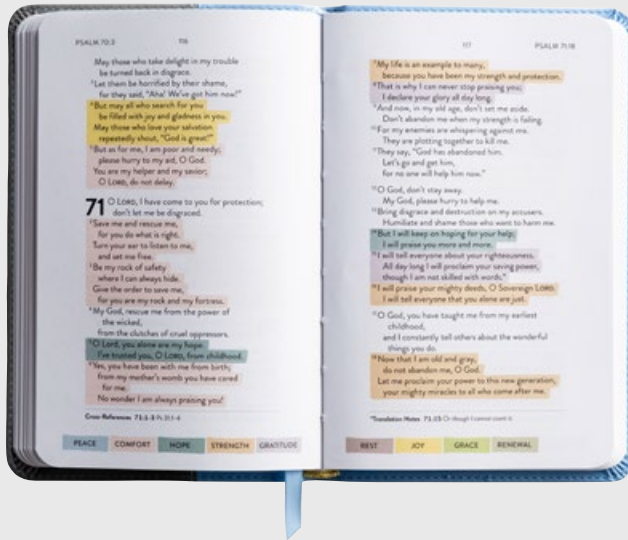

E

F

A PRAYERS TO SHARE: 100 PASS-ALONG NOTES FOR HOPE & ENCOURAGEMENT [J6928] ½

Imported.
$9 | Bulk $7* | (MSRP $10)

DAYSRING HOPE & ENCOURAGEMENT BIBLE | NLT

The *DaySpring Hope & Encouragement Bible* amplifies twelve indisputable truths about who you are in Christ. These truths equip you to recognize and embrace your treasured place in God's heart. Armed with this knowledge, you will be able to face any challenge, step into your toughest calling, and live the adventure God has for you. Regardless of what you face today, embracing the truth of who God says you are will lead you to experience hope and encouragement like never before. New Living Translation. 52 full-page devotionals. 250+ reflective DaySpring inspirations. Full-color interior. Tyndale Verse Finder. Wide margins for journaling. 6¾" × 8⅞". ½

B NAVY LEATHERLIKE COVER [J6063] $60

C SEAFOAM HARDCOVER CLOTH [J7358] $50

100 DAYS OF HOPE & ENCOURAGEMENT [J6785]

D You are loved. You are known. You have a purpose. Regardless of what any woman is facing, embracing the truth of who God says she is will lead her to experience hope like never before. This uplifting book, *100 Days of Hope & Encouragement*, offers gentle reminders that God created each of us, He delights in us, and He will never leave us. With devotionals, Scriptures, prayers and plenty of room for personal reflection, this devotional journal is a safe space for every faithful woman to break free from anything that makes her feel less than the daughter of the one true King. Through its inspiration, godly women of any age will rediscover how God sees them: Blessed. Forgiven. Important. 6½"W × 8"L. 208 pages. Imported. ½
$17 | Bulk $15* | (MSRP $19)

SANCTUARY IN THE PSALMS