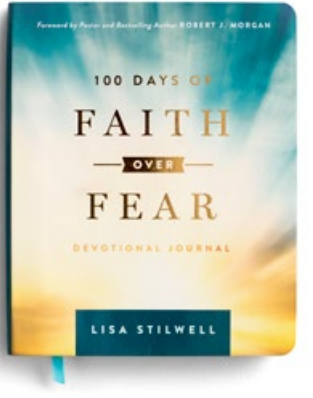

A 100 DAYS OF LIVING DEEPLY ROOTED [J8532] ¼  
\$17 | Bulk \$15\* | (MSRP \$19)

B

C

D

E

F

G

H